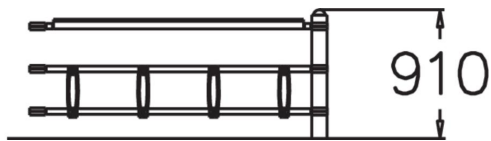

Extension section for two-sided bicycle rack NF9025.

Product length, mm	2000
Product height, mm	900
Foundation options	Deep mounting
Wood	
Metal colour	