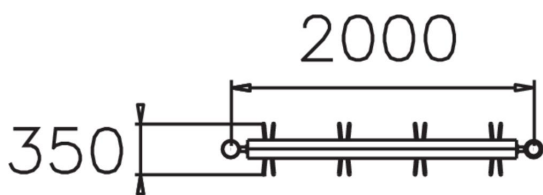

Extension section for two-sided bicycle rack NF9025.

Product length, mm	2000
Product height, mm	900
Foundation options	Deep mounting
Wood	
Metal colour	