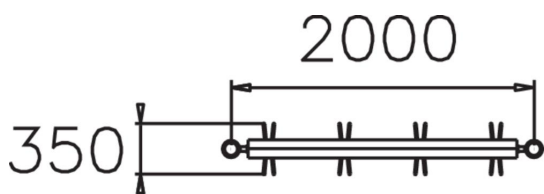

Two-sided cycle rack with top lintel. Cycle rack with lintel and two-sided parking. An extension section is also available as a separate frame mount. The lintel is available in steel or wood. The height of the cycle rack is 900 mm. Lappsets's Ströget range also includes seating.

Product length, mm	2000
Product height, mm	900
Foundation options	Deep mounting
Wood	
Metal colour	