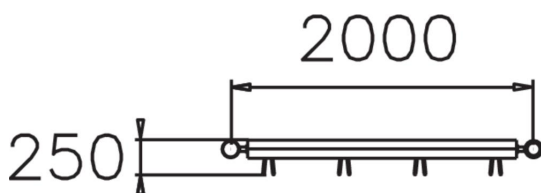

Extension section for one-sided bicycle rack NF9020.

Product length, mm	2000
Product height, mm	900
Foundation options	Deep mounting
Metal colour	