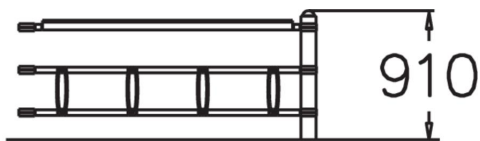

Extension section for one-sided bicycle rack NF9020.

Product length, mm	2000
Product height, mm	900
Foundation options	Deep mounting
Metal colour	