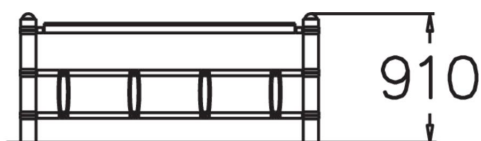

WINAM GROUP

NF9020

BICYCLE STAND

Product length, mm	2000
Product height, mm	900
Foundation options	Deep mounting
Metal colour	