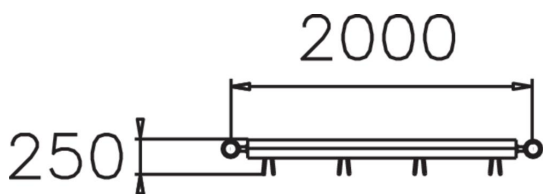

WINAM GROUP

NF9020

BICYCLE STAND

Product length, mm	2000
Product height, mm	900
Foundation options	Deep mounting
Metal colour	