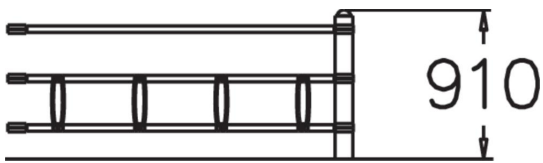

Extension section for two-sided bicycle rack NF9015.

Product length, mm	2000
Product height, mm	900
Foundation options	Deep mounting
Metal colour	