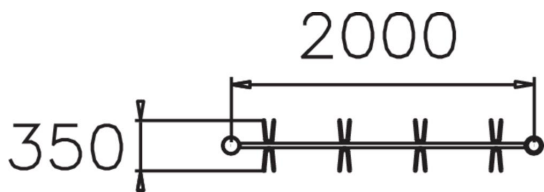

Extension section for two-sided bicycle rack NF9015.

Product length, mm	2000
Product height, mm	900
Foundation options	Deep mounting
Metal colour	