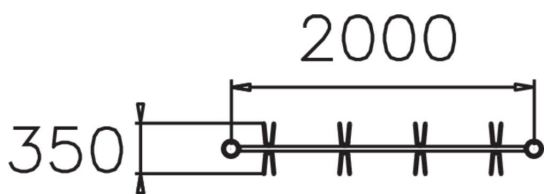

Two-sided cycle rack with top lintel. Cycle rack with lintel and two-sided parking. An extension section is also available as a separate frame mount. The lintel is made of steel. The height of the cycle rack is 900 mm. Lappsets's Ströget range also includes seating.

Product length, mm	2000
Product height, mm	900
Foundation options	Deep mounting
Metal colour	