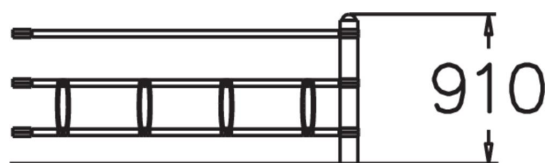

Extension section for one-sided bicycle rack NF9010.

Product length, mm	2000
Product height, mm	900
Foundation options	Deep mounting
Metal colour	