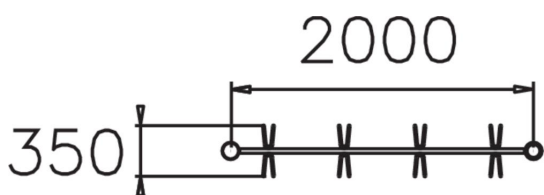

Extension section for two-sided bicycle rack NF9007.

Product length, mm	2000
Product height, mm	600
Foundation options	Deep mounting
Metal colour	