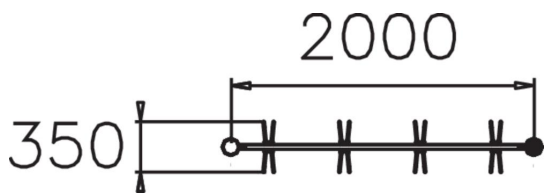

Extension section for two-sided bicycle rack NF9005.

Product length, mm	2000
Product height, mm	900
Foundation options	Deep mounting
Metal colour	