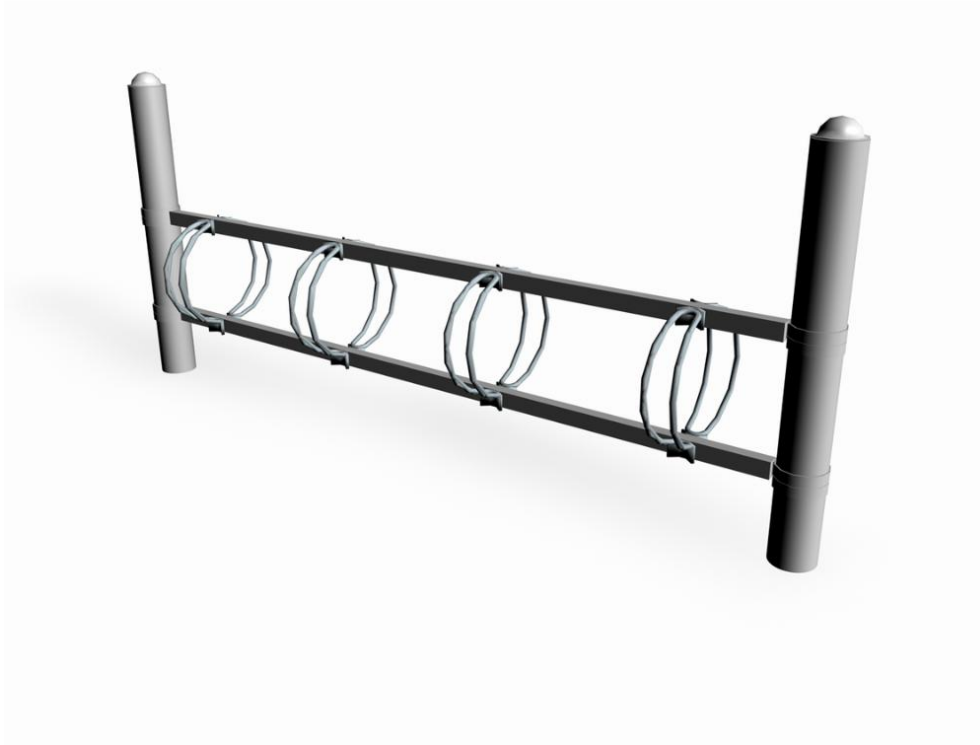

WINAM GROUP

NF9005

BICYCLE STAND

Two-sided cycle rack. An extension section is also available as a separate frame mount. The height of the cycle rack is 900 mm. Lappsets's Ströget range also includes seating.

Product length, mm	2000
Product height, mm	900
Foundation options	Deep mounting
Metal colour	