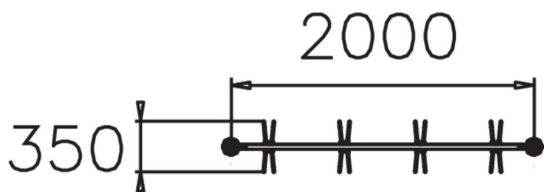

WINAM GROUP

NF9005

BICYCLE STAND

Two-sided cycle rack. An extension section is also available as a separate frame mount. The height of the cycle rack is 900 mm. Lappsets's Ströget range also includes seating.

Product length, mm	2000
Product height, mm	900
Foundation options	Deep mounting
Metal colour	