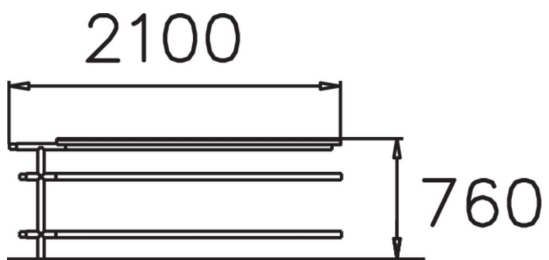

Extension section for railing NF7673A.

Foundation options	Deep mounting
Wood	
Metal colour	