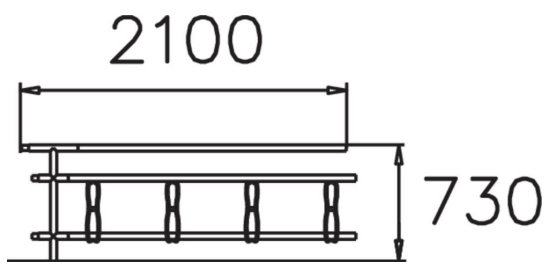

Extension section for one-sided bicycle rack NF7613A.

Foundation options

Metal colour

Deep mounting