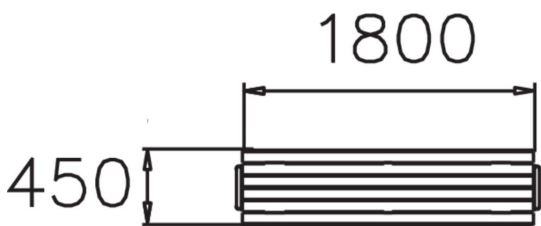

Ströget is a classic park bench that can either be either fixed to the ground or free-standing (NF7208). This Lappset Ströget park bench comes with pine wood seat, and legs in powder-coated steel.

Product width, mm	470
Product height, mm	450
Foundation options	Deep mounting
Wood	
Metal colour	