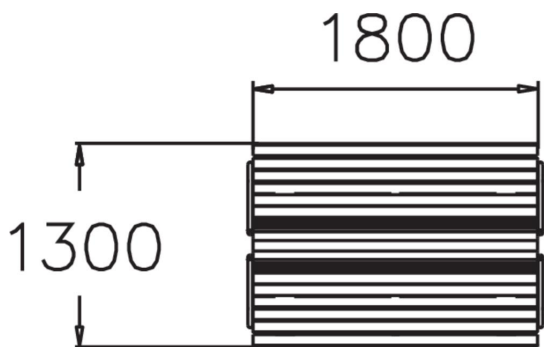

## STRÖGET DOUBLE BENCH

Ströget is a double park bench with seating accessible from both sides. This double bench is made from pine wood, with a steel frame.

Foundation options	Free standing
Wood	
Metal colour	