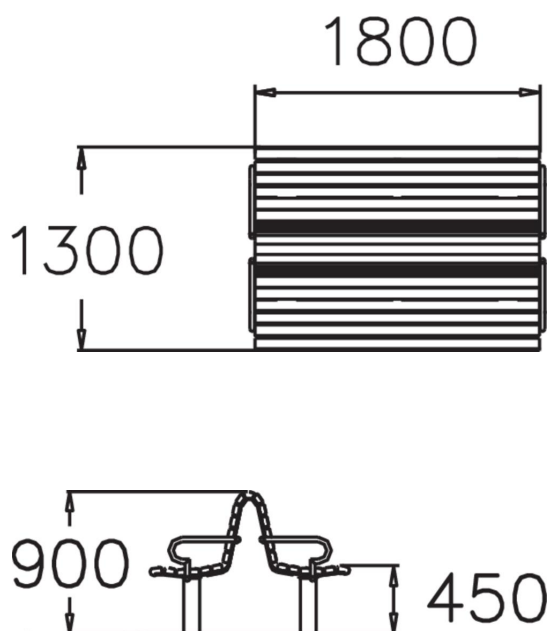

Ströget is a double park bench with seating accessible from both sides. This double bench is made from pine wood, with a steel frame.

Product length, mm	1880
Foundation options	Deep mounting
Wood	
Metal colour	