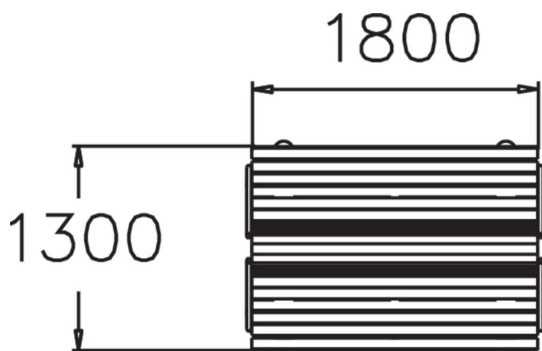

Ströget is a double park bench with seating accessible from both sides. This double bench is made from jatoba, with a steel frame.

Product length, mm	1880
Foundation options	Free standing
Wood	
Metal colour	