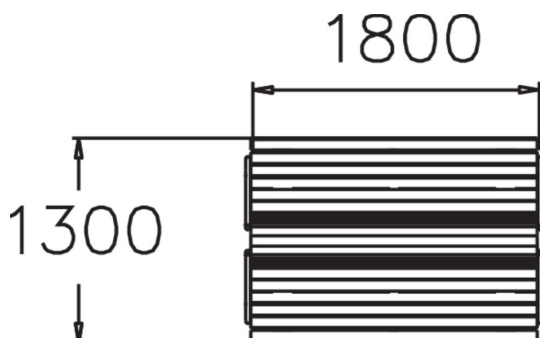

Ströget is a double park bench with seating accessible from both sides. This double bench is made from jatoba, with a steel frame.

| | |
|--------------------|---|
| Product length, mm | 1880 |
| Foundation options | Deep mounting |
| Wood |  |
| Metal colour |  |