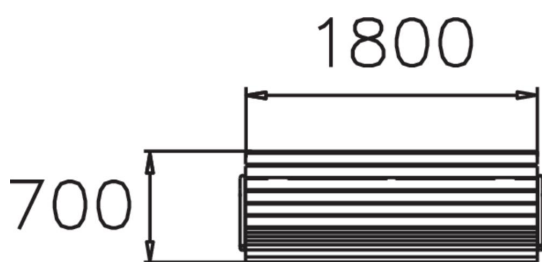

Ströget is a park bench with many different options available. This bench frame is steel, while the seat and back support are made of pine wood. Lappset's Ströget bench is available either with or without armrests and can be either free-standing or set in poured foundations, wooden parts come either in jatoba or pine wood.

Product length, mm	1800
Product width, mm	680
Product height, mm	880
Foundation options	Deep mounting
Wood	
Metal colour	