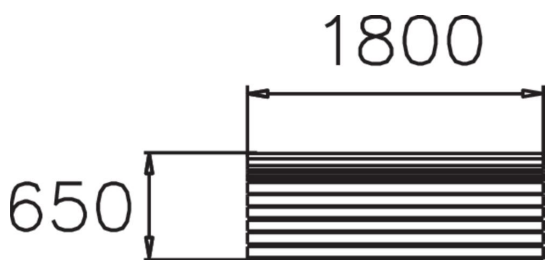

Ströget is a park bench with many different options available. The bench frame is steel, while the seat and back support is made of jatoba. Lappset's Ströget bench is available either with or without armrests and can be either free-standing or set in poured foundations.

Product length, mm	1800
Product width, mm	680
Product height, mm	880
Foundation options	Deep mounting
Wood	
Metal colour	