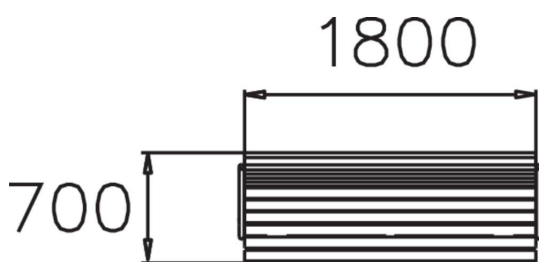

## STRÖGET SOFFA

Ströget is a park bench with many different options available. This bench frame is steel, while the seat and back support are made of jatoba. Lappset's Ströget bench is available either with or without armrests and can be either free-standing or set in poured foundations, wooden parts come either in jatoba or pine wood.

Product length, mm	1800
Product width, mm	680
Product height, mm	880
Foundation options	Deep mounting
Wood	
Metal colour	