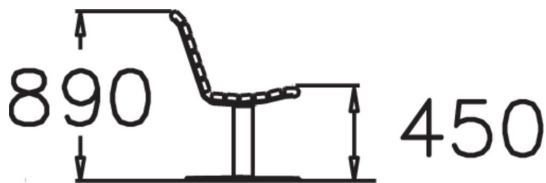

Ströget is a park bench with many different options available. The bench frame is steel, while the seat and back support is made of pine. Lappset's Ströget bench is available either with or without armrests and can be either free-standing or set in poured foundations.

Product length, mm	1800
Product width, mm	680
Product height, mm	880
Foundation options	Free standing
Wood	
Metal colour	