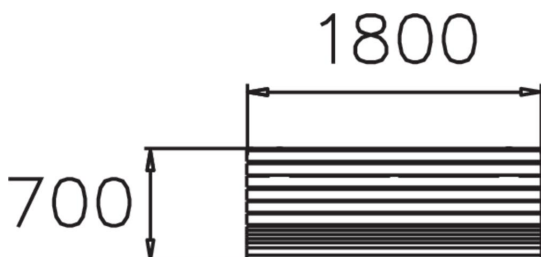

Ströget is a park bench with many different options available. The bench frame is steel, while the seat and back support is made of pine. Lappset's Ströget bench is available either with or without armrests and can be either free-standing or set in poured foundations.

Product length, mm	1800
Product width, mm	680
Product height, mm	880
Foundation options	Free standing
Wood	
Metal colour	