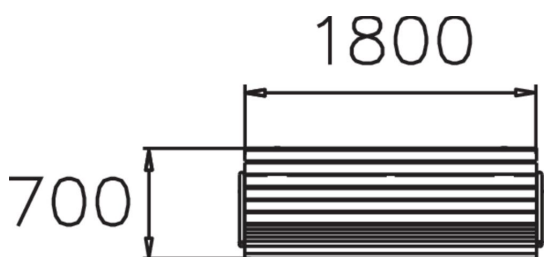

Ströget is a park bench with many different options available. This bench frame is steel, while the seat and back support are made of pine. Lappset's Ströget bench is available either with or without armrests and can be either free-standing or set in poured foundations, wooden parts come either in jatoba or pine wood.

Product width, mm	680
Product height, mm	880
Foundation options	Free standing
Wood	
Metal colour	