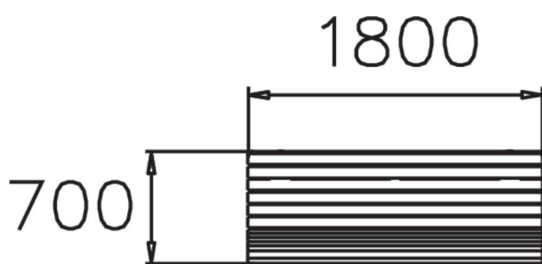

Ströget is a park bench with many different options available. The bench frame is steel, while the seat and back support is made of jatoba. Lappset's Ströget bench is available either with or without armrests and can be either free-standing or set in poured foundations.

Product length, mm	1800
Product width, mm	680
Product height, mm	880
Foundation options	Free standing
Wood	
Metal colour	