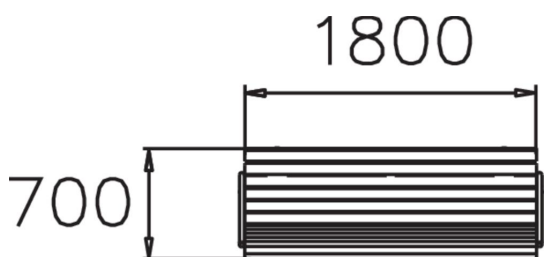

Ströget is a park bench with many different options available. This bench frame is steel, while the seat and back support are made of jatoba. Lappset's Ströget bench is available either with or without armrests and can be either free-standing or set in poured foundations, wooden parts come either in jatoba or pine wood.

Product width, mm	680
Product height, mm	880
Foundation options	Free standing
Wood	
Metal colour	