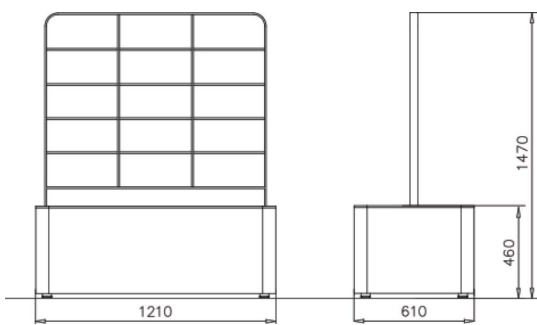

Chillout plant support for planter box NF3252. Length 1210 mm, width 610 mm and height 1470 mm.

Product length, mm 1210

Product width, mm 610

Product height, mm 1470

Metal colour