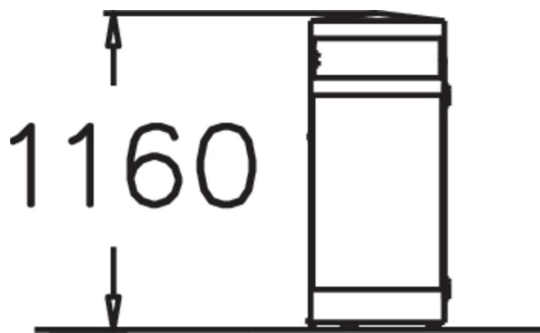

WINAM GROUP

NF2490

LITTER BIN

Large litter bin for public environments. At 134 litres, Adrian is Lappset's most voluminous litter bin. Adrian is free-standing and is opened from the side. The bin can be fixed in place using the accompanying threaded post and concrete slab.

Product width, mm	500
Foundation options	Free standing
Metal colour	