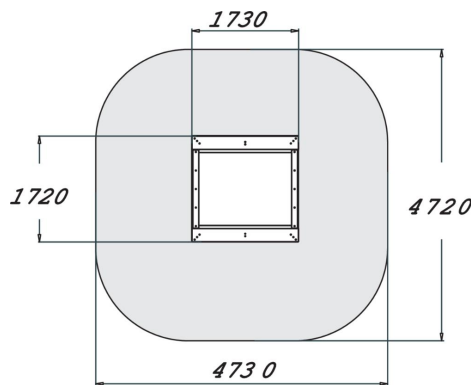

Sandbox with two see-through sides and two dark-grey sides. The see-through walls make this a completely different experience from the usual sandbox! Being able to see into the box gives ideas for new kinds of games. The wide seating boards on the edges make it comfortable for grown-ups to sit on. The edges are 470 mm high. Being small (1,730*1,720 mm), this box is suitable even for little urban parks. The dark grey sides match the rest of the Halo family of products.

User age	1+
Number of users	7
Product length, mm	1730
Product width, mm	1720
Product height, mm	470
Falling space, m ²	20.4
Height required, mm	2270
Max. free fall height, mm	470
Safety info	EN 1176-1 TÜV
Installation time (for 1), H	3
Foundation options	Deep mounting