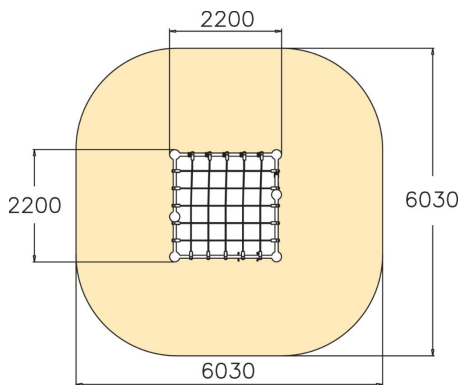

-  Climbing
3
-  Towers
1

Niobium is a 2,250 mm high climbing tower. Access is via a climbing net or a climbing wall. Kids enjoy hanging and sitting on the net. A fun addition is the hanging trapeze bar for swinging and acrobatics. The various functions work together to develop the children's strength, sense of balance and spatial perception.

User age	4+
Number of users	9
Product length, mm	2200
Product width, mm	2200
Product height, mm	2320
Impact area, m ²	32.9
Falling space, m ²	32.9
Height required, mm	3750
Max. free fall height, mm	2250
Safety info	EN 1176-1 TÜV
Installation time (for 1), H	17
Foundation options	Deep mounting Surface mounting
Colour of walls and HPL	