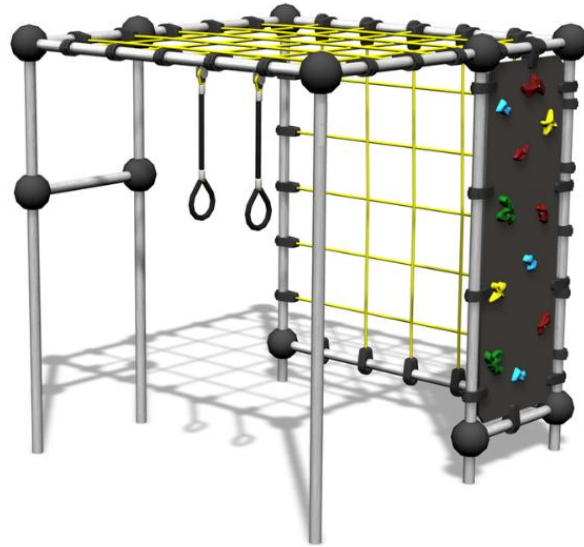

-  Climbing
3
-  Towers
1

Niobium is a 2,250 mm high climbing tower. Access is via a climbing net or a climbing wall. Kids enjoy hanging and sitting on the net. A fun addition is the hanging trapeze bar for swinging and acrobatics. The various functions work together to develop the children's strength, sense of balance and spatial perception.

User age	4+
Number of users	9
Product length, mm	2200
Product width, mm	2200
Product height, mm	2320
Impact area, m ²	32.9
Falling space, m ²	32.9
Height required, mm	3750
Max. free fall height, mm	2250
Safety info	EN 1176-1 TÜV
Installation time (for 1), H	17
Foundation options	Deep mounting Surface mounting
Colour of walls and HPL	