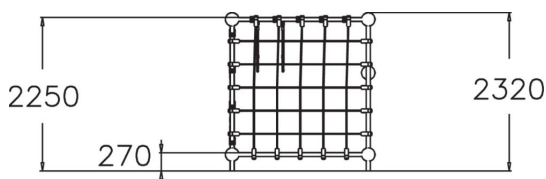

-  Climbing
3
-  Towers
1

Niobium is a 2,250 mm high climbing tower. Access is via a climbing net or a climbing wall. Kids enjoy hanging and sitting on the net. A fun addition is the hanging trapeze bar for swinging and acrobatics. The various functions work together to develop the children's strength, sense of balance and spatial perception.

User age	4+
Number of users	9
Product length, mm	2200
Product width, mm	2200
Product height, mm	2320
Impact area, m ²	32.9
Falling space, m ²	32.9
Height required, mm	3750
Max. free fall height, mm	2250
Safety info	EN 1176-1 TÜV
Installation time (for 1), H	17
Foundation options	Deep mounting Surface mounting
Colour of walls and HPL	