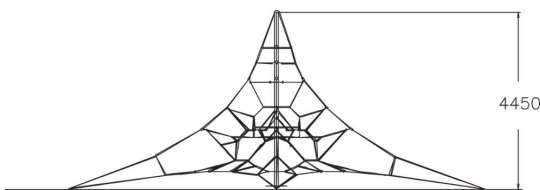

Pyramid net provides a lot of movement, exercise, balance and fun. The climbing structure accommodates more challenges the deeper and higher you climb. Pyramid net offers high capacity in a compact format and it is suited to a wide age group! It is available in blue-grey or yellow-black colour combinations and in three sizes; S, M and L.

User age	6-12
Number of users	35
Product length, mm	7780
Product width, mm	7780
Product height, mm	4450
Impact area, m ²	59.5
Falling space, m ²	83.3
Height required, mm	4450
Max. free fall height, mm	700
Safety info	EN 1176-1, 11:2008 TÜV
Installation time (for 1), H	28
Foundation options	Deep mounting