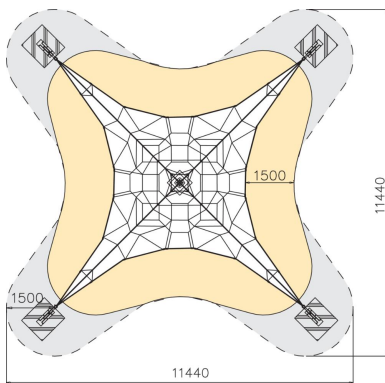

Pyramid net provides a lot of movement, exercise, balance and fun. The climbing structure accommodates more challenges the deeper and higher you climb. Pyramid net offers high capacity in a compact format and it is suited to a wide age group! It is available in blue-grey or yellow-black colour combinations and in three sizes; S, M and L.

User age	6-12
Number of users	35
Product length, mm	7780
Product width, mm	7780
Product height, mm	4450
Impact area, m ²	59.5
Falling space, m ²	83.3
Height required, mm	4450
Max. free fall height, mm	700
Safety info	EN 1176-1, 11:2008 TÜV
Installation time (for 1), H	28
Foundation options	Deep mounting