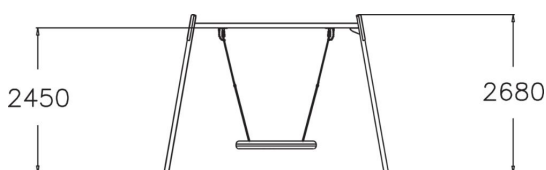

Metal swing set with bird's nest swing seat. The bird's nest seat can be switched to the inclusive basket swing seat (age group 3+) with only a small effect on the price. Please inform us the seat preference when ordering the product. Three color options: dark gray RAL7024, gray RAL 9023 or unpainted hot galvanized steel. For a surcharge, you can order the foundation plate kit 929531SP for non-concrete installation. Bird's nest swing seat: Age group: 1+ Amount of users: 4 Inclusive basket swing seat: Age group: 3+ Amount of users: 1

User age	1+
Number of users	4
Product length, mm	1630
Product width, mm	3740
Product height, mm	2680
Impact area, m ²	21.1
Falling space, m ²	21.1
Height required, mm	2900
Max. free fall height, mm	1400
Safety info	EN 1176-1, 2 TÜV
Installation time (for 1), H	6
Foundation options	Deep mounting Surface mounting
Metal colour	