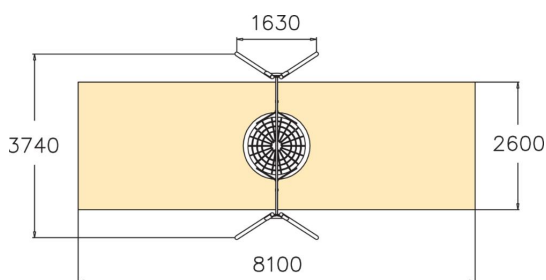

Metal swing set with bird's nest swing seat. The bird's nest seat can be switched to the inclusive basket swing seat (age group 3+) with only a small effect on the price. Please inform us the seat preference when ordering the product. Three color options: dark gray RAL7024, gray RAL 9023 or unpainted hot galvanized steel. For a surcharge, you can order the foundation plate kit 929531SP for non-concrete installation. Bird's nest swing seat: Age group: 1+ Amount of users: 4 Inclusive basket swing seat: Age group: 3+ Amount of users: 1

User age	1+
Number of users	4
Product length, mm	1630
Product width, mm	3740
Product height, mm	2680
Impact area, m ²	21.1
Falling space, m ²	21.1
Height required, mm	2900
Max. free fall height, mm	1400
Safety info	EN 1176-1, 2 TÜV
Installation time (for 1), H	6
Foundation options	Deep mounting Surface mounting
Metal colour	