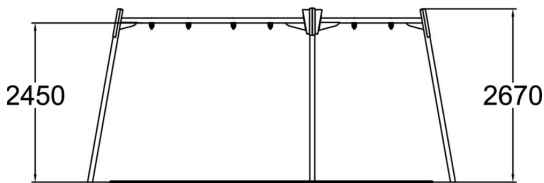

Metallic swing set for three seat. Three color options: dark gray RAL7024, gray RAL 9023 or unpainted hot galvanized steel. Seats should be ordered separately (210 cm chains). For a surcharge, you can order the foundation plate kit 929531SP for non-concrete installation.

User age	4+
Number of users	3
Product length, mm	1700
Product width, mm	5690
Product height, mm	2680
Impact area, m ²	39.9
Falling space, m ²	39.9
Height required, mm	3200
Max. free fall height, mm	1400
Safety info	EN 1176-1, 2 TÜV
Installation time (for 1), H	9
Foundation options	Deep mounting Surface mounting
Metal colour	