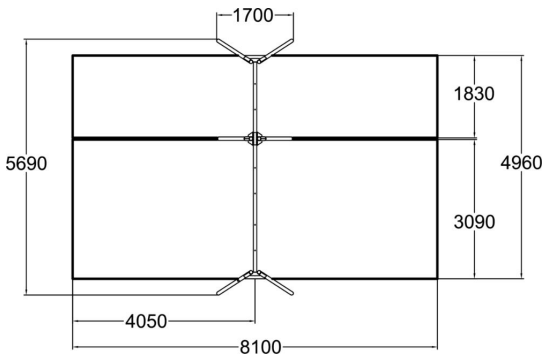

Metallic swing set for three seat. Three color options: dark gray RAL7024, gray RAL 9023 or unpainted hot galvanized steel. Seats should be ordered separately (210 cm chains). For a surcharge, you can order the foundation plate kit 929531SP for non-concrete installation.

User age	4+
Number of users	3
Product length, mm	1700
Product width, mm	5690
Product height, mm	2680
Impact area, m ²	39.9
Falling space, m ²	39.9
Height required, mm	3200
Max. free fall height, mm	1400
Safety info	EN 1176-1, 2 TÜV
Installation time (for 1), H	9
Foundation options	Deep mounting Surface mounting
Metal colour	