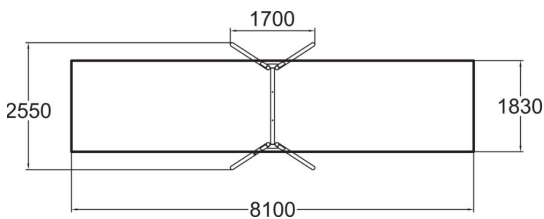

Metallic swing set for one seat. Three color options: dark gray RAL 7024, grey RAL 9023 or unpainted hot galvanized steel. Seat should be ordered separately (210 cm chains). For a surcharge, you can order the foundation plate kit 929531SP for non-concrete installation.

User age	4+
Number of users	1
Product length, mm	1700
Product width, mm	2550
Product height, mm	2680
Impact area, m ²	14.8
Falling space, m ²	14.8
Height required, mm	3200
Max. free fall height, mm	1400
Safety info	EN 1176-1, 2 TÜV
Installation time (for 1), H	6
Foundation options	Deep mounting Surface mounting
Metal colour	