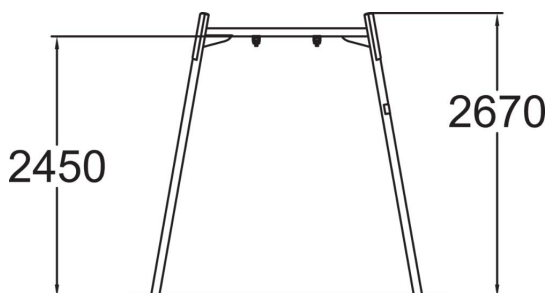

Metallic swing set for one seat. Three color options: dark gray RAL 7024, grey RAL 9023 or unpainted hot galvanized steel. Seat should be ordered separately (210 cm chains). For a surcharge, you can order the foundation plate kit 929531SP for non-concrete installation.

User age	4+
Number of users	1
Product length, mm	1700
Product width, mm	2550
Product height, mm	2680
Impact area, m ²	14.8
Falling space, m ²	14.8
Height required, mm	3200
Max. free fall height, mm	1400
Safety info	EN 1176-1, 2 TÜV
Installation time (for 1), H	6
Foundation options	Deep mounting Surface mounting
Metal colour	