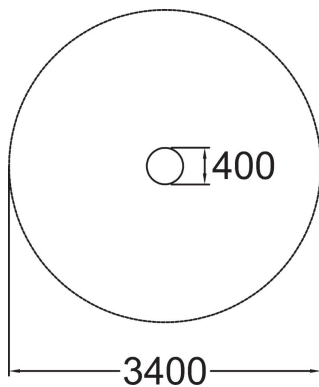

Deep mounting foundation 705101 or rubber base 706923 for surface mounting must be ordered separately.

User age	4+
Number of users	1
Product length, mm	400
Product width, mm	400
Product height, mm	320
Falling space, m ²	9.1
Height required, mm	2120
Max. free fall height, mm	600
Safety info	EN 1176-1, (6) TÜV
Installation time (for 1), H	1
Foundation options	Deep mounting Surface mounting
Colour of walls and HPL	●