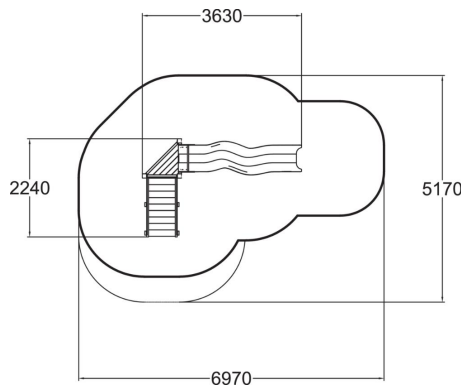

-  Slides  
1
-  Towers  
1

Play equipment with stairs to a +1470 mm high platform and a plastic slide.

User age	2+
Number of users	8
Product length, mm	3640
Product width, mm	2240
Product height, mm	2260
Impact area, m <sup>2</sup>	24
Falling space, m <sup>2</sup>	24.8
Height required, mm	3270
Max. free fall height, mm	1470
Safety info	EN 1176-1, 3 TÜV
Installation time (for 1), H	6
Foundation options	Deep mounting