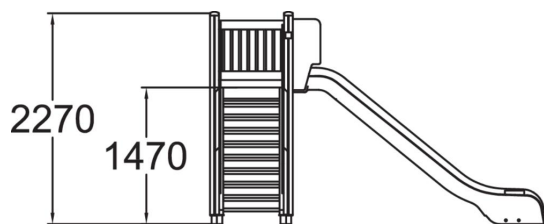

-  Slides  
1
-  Towers  
1

Play equipment with stairs to a +1470 mm high platform and a plastic slide.

User age	2+
Number of users	8
Product length, mm	3640
Product width, mm	2240
Product height, mm	2260
Impact area, m <sup>2</sup>	24
Falling space, m <sup>2</sup>	24.8
Height required, mm	3270
Max. free fall height, mm	1470
Safety info	EN 1176-1, 3 TÜV
Installation time (for 1), H	6
Foundation options	Deep mounting