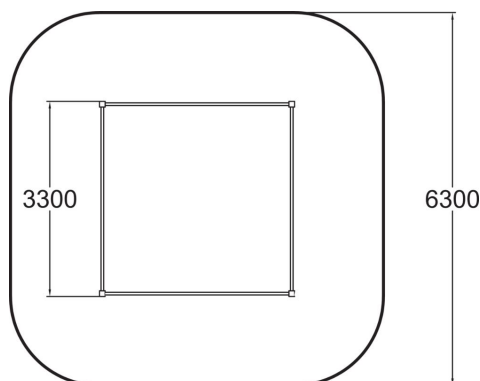

A wooden sandbox with clean lines. The sandbox offers children a good opportunity to use their imagination and improve their three-dimensional perception.

User age	1+
Number of users	21
Product length, mm	3300
Product width, mm	3300
Product height, mm	380
Falling space, m ²	37.8
Height required, mm	2090
Max. free fall height, mm	290
Safety info	EN 1176-1 TÜV
Installation time (for 1), H	2
Foundation options	Deep mounting