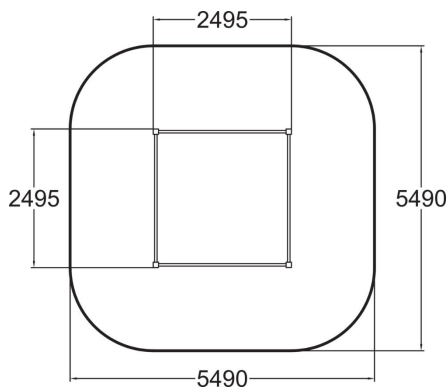

A wooden sandbox with clean lines. Sand play offers children a good opportunity to use their imagination and improve their three-dimensional perception.

User age	1+
Number of users	13
Product length, mm	2495
Product width, mm	2495
Product height, mm	380
Falling space, m ²	28.3
Height required, mm	2090
Max. free fall height, mm	290
Safety info	EN 1176-1 TÜV
Installation time (for 1), H	1.5
Foundation options	Deep mounting