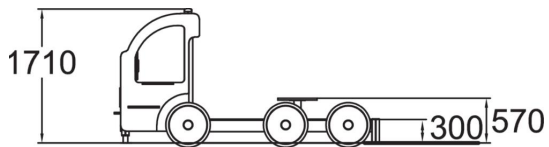

# WINAM GROUP

137910

Sand Truck

 Play panels  
2

 Towers  
2

|                               |   |
|-------------------------------|---|
| User age                      | 1+  |
| Number of users               | 5   |
| Product length, mm            | 3390  |
| Product width, mm             | 1890  |
| Product height, mm            | 1710  |
| Falling space, m <sup>2</sup> | 27.6  |
| Height required, mm           | 2100  |
| Max. free fall height, mm     | 570   |
| Safety info                   | EN 1176-1 TÜV   |
| Installation time (for 1), H  | 10.5  |
| Foundation options            | Deep mounting   |
| Wood                          |  |
| Colour of walls and HPL       |  |