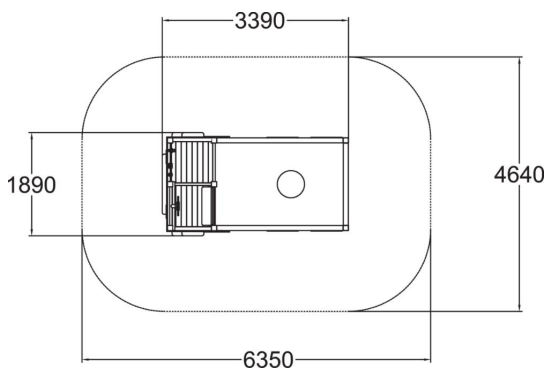

# WINAM GROUP

137910

Sand Truck

 Play panels  
2

 Towers  
2

|                               |   |
|-------------------------------|---|
| User age                      | 1+  |
| Number of users               | 5   |
| Product length, mm            | 3390  |
| Product width, mm             | 1890  |
| Product height, mm            | 1710  |
| Falling space, m <sup>2</sup> | 27.6  |
| Height required, mm           | 2100  |
| Max. free fall height, mm     | 570   |
| Safety info                   | EN 1176-1 TÜV   |
| Installation time (for 1), H  | 10.5  |
| Foundation options            | Deep mounting   |
| Wood                          |  |
| Colour of walls and HPL       |  |