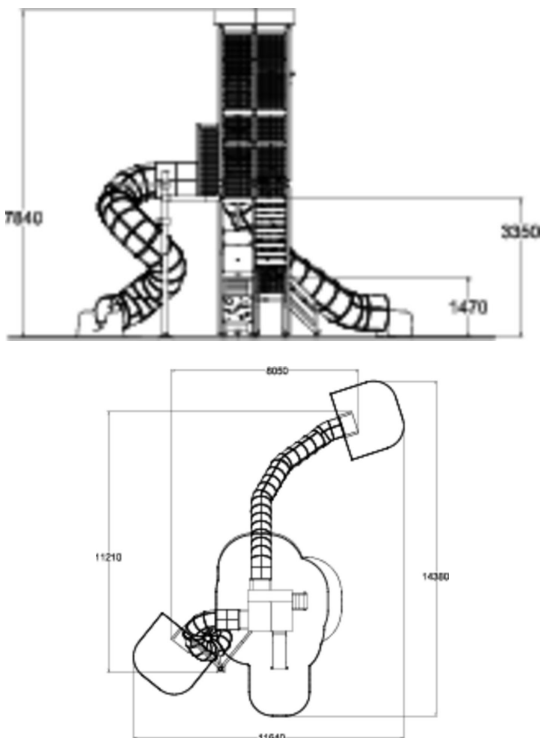

WINAM GROUP

137780M

Skyline City

-  Climbing
2
-  Play panels
3
-  Roofs
1
-  Slides
3
-  Towers
4

One of the best features of a playground is a tower where you can climb up to see the surroundings from a birds' perspective! This nearly eight meters tall tower offers the view safely behind the metal mesh walls. The see-through floor and wall panels, big tube slides, activity panels and many more features in this landmark will make long lasting memories to everyone! Choose the colours of the laminate wall panels and the posts to match with your design! Play panels: Labyrinth, Roulette and Starfish

User age	2+
Number of users	36
Product length, mm	11210
Product width, mm	8050
Product height, mm	7840
Impact area, m ²	43.2
Falling space, m ²	45.5
Height required, mm	8000
Max. free fall height, mm	1470
Installation time (for 1), H	42