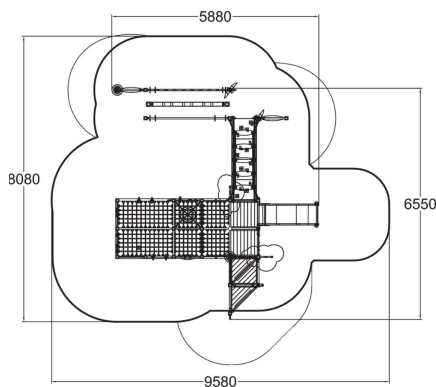

## Play Centre M

-  Bridges  
1
-  Climbing  
5
-  Play panels  
10
-  Roofs  
2
-  Slides  
1
-  Towers  
1

User age	1+
Number of users	31
Product length, mm	6550
Product width, mm	5880
Product height, mm	3360
Impact area, m <sup>2</sup>	56
Falling space, m <sup>2</sup>	64.3
Height required, mm	3470
Max. free fall height, mm	1970
Safety info	EN 1176-1, 3 TÜV
Installation time (for 1), H	40
Foundation options	Deep mounting
Colour of walls and HPL	