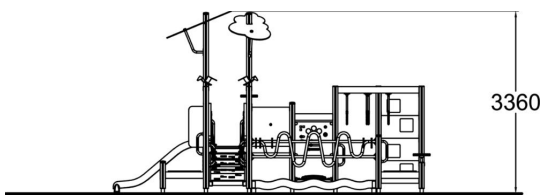

## Play Centre M

-  Bridges  
1
-  Climbing  
5
-  Play panels  
10
-  Roofs  
2
-  Slides  
1
-  Towers  
1

User age	1+
Number of users	31
Product length, mm	6550
Product width, mm	5880
Product height, mm	3360
Impact area, m <sup>2</sup>	56
Falling space, m <sup>2</sup>	64.3
Height required, mm	3470
Max. free fall height, mm	1970
Safety info	EN 1176-1, 3 TÜV
Installation time (for 1), H	40
Foundation options	Deep mounting
Colour of walls and HPL	