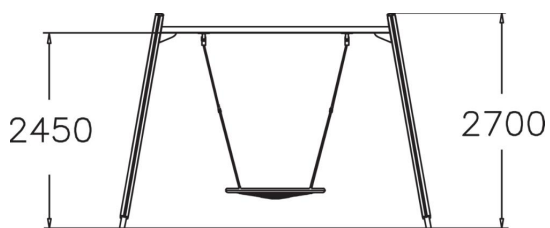

Swing frame for bird's nest swing, matching the Finno family of products. The frame height is 2,70 mm. The bird's nest swing is everybody's favourite! Children, youngsters and adults alike will take pleasure in swinging and lounging in this birds' nest swing with a streamline design. To ensure that people with physical limitations can access the product, please place it so that the surface is hard enough for independent or assisted access.

User age	1+
Number of users	4
Product length, mm	3910
Product width, mm	1730
Product height, mm	2700
Impact area, m ²	21.1
Falling space, m ²	21.1
Height required, mm	2900
Max. free fall height, mm	1400
Safety info	EN 1176-1, 2:2008
Installation time (for 1), H	6
Foundation options	Deep mounting