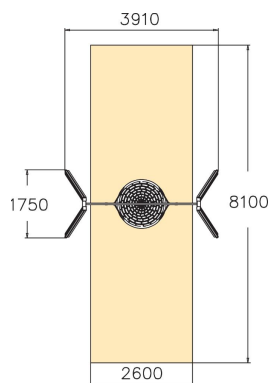

Swing frame for bird's nest swing, matching the Finno family of products. The frame height is 2,70 mm. The bird's nest swing is everybody's favourite! Children, youngsters and adults alike will take pleasure in swinging and lounging in this birds' nest swing with a streamline design. To ensure that people with physical limitations can access the product, please place it so that the surface is hard enough for independent or assisted access.

User age	1+
Number of users	4
Product length, mm	3910
Product width, mm	1730
Product height, mm	2700
Impact area, m ²	21.1
Falling space, m ²	21.1
Height required, mm	2900
Max. free fall height, mm	1400
Safety info	EN 1176-1, 2:2008
Installation time (for 1), H	6
Foundation options	Deep mounting