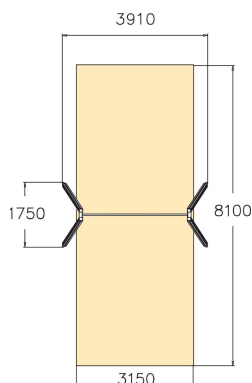

WINAM GROUP

137415_M

Swing Frame

Swing frame for two swings, matching the Finno family of products. The frame height is 2,70 mm. The chain is 210 cm long. Swinging stimulates the vestibular system located in the inner ear, which in turn develops motor coordination and balance. The swinging motion also soothes the mind.

User age	4+
Number of users	2
Product length, mm	3910
Product width, mm	1750
Product height, mm	2700
Impact area, m ²	25.5
Falling space, m ²	25.5
Height required, mm	2900
Max. free fall height, mm	1400
Safety info	EN 1176-1, 2:2008
Installation time (for 1), H	6
Foundation options	Deep mounting