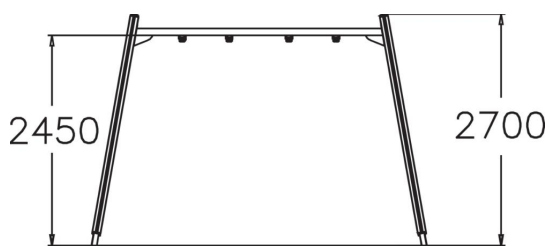

WINAM GROUP

137415_M

Swing Frame

Swing frame for two swings, matching the Finno family of products. The frame height is 2,70 mm. The chain is 210 cm long. Swinging stimulates the vestibular system located in the inner ear, which in turn develops motor coordination and balance. The swinging motion also soothes the mind.

User age	4+
Number of users	2
Product length, mm	3910
Product width, mm	1750
Product height, mm	2700
Impact area, m ²	25.5
Falling space, m ²	25.5
Height required, mm	2900
Max. free fall height, mm	1400
Safety info	EN 1176-1, 2:2008
Installation time (for 1), H	6
Foundation options	Deep mounting