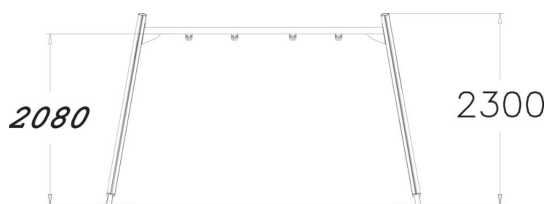

Swing frame for two swings, matching the Finno family of products. The frame height is 2,30 mm. The chain is 160 cm long. Swinging stimulates the vestibular system located in the inner ear, which in turn develops motor coordination and balance.

User age	1+
Number of users	2
Product length, mm	3790
Product width, mm	1530
Product height, mm	2300
Impact area, m ²	23.3
Falling space, m ²	23.3
Height required, mm	2700
Max. free fall height, mm	1200
Safety info	EN 1176-1, 2:2008
Installation time (for 1), H	6
Foundation options	Deep mounting