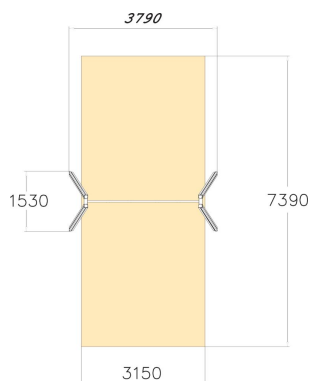

Swing frame for two swings, matching the Finno family of products. The frame height is 2,30 mm. The chain is 160 cm long. Swinging stimulates the vestibular system located in the inner ear, which in turn develops motor coordination and balance.

User age	1+
Number of users	2
Product length, mm	3790
Product width, mm	1530
Product height, mm	2300
Impact area, m ²	23.3
Falling space, m ²	23.3
Height required, mm	2700
Max. free fall height, mm	1200
Safety info	EN 1176-1, 2:2008
Installation time (for 1), H	6
Foundation options	Deep mounting