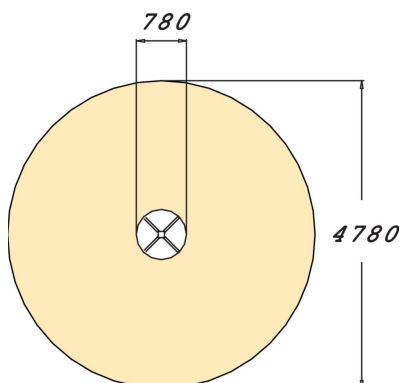

A carousel for four persons. The carousel houses a round plane at a height of 140mm, a supporting beam and four metal bars which children can grip for support. Whirling around in the carousel offers children a fun way of developing their sense of balance.

User age	2+
Number of users	4
Product length, mm	780
Product width, mm	780
Product height, mm	1030
Impact area, m <sup>2</sup>	18
Falling space, m <sup>2</sup>	18
Height required, mm	2140
Max. free fall height, mm	1000
Safety info	EN 1176-1, 5, (6):2008
Installation time (for 1), H	3
Foundation options	Deep mounting
Wood	
Metal colour	