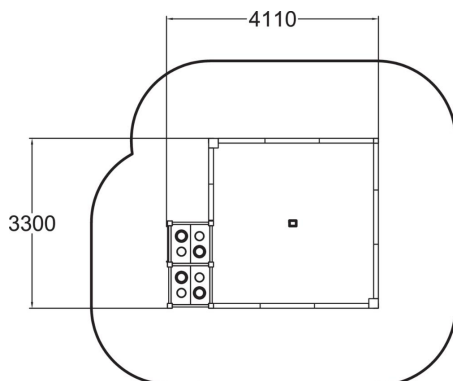

Sofia is a traditional sandbox that is made extra special by two 570 mm high tables and a handy toy box. One face of the tabletop has a car-racing track and the other a play stove. The visible face must be chosen on installation, but the tabletop can easily be flipped over at a later stage. The sides of the sandbox are topped with high pressure laminate to prolong the lifetime but also to work as a seat for adults. Sandbox play particularly develops a child's sense of balance and spatial perception.

User age	1+
Number of users	22
Product length, mm	4110
Product width, mm	3300
Product height, mm	590
Falling space, m <sup>2</sup>	40.8
Height required, mm	2390
Max. free fall height, mm	570
Safety info	EN 1176-1 TÜV
Installation time (for 1), H	5
Foundation options	Deep mounting
Wood	
Colour of walls and HPL	