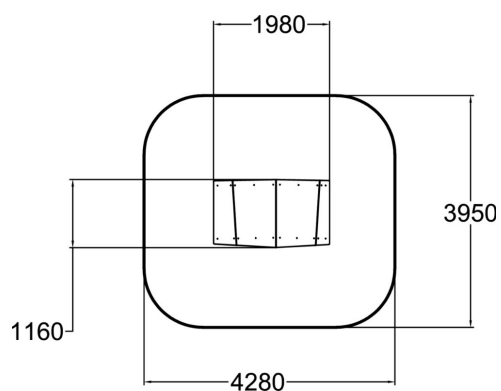

The perfect playhouse for little friends to get together! This cute hut is open on one side and each wall has a different shaped "window": a triangle, square and a circle. The table top made of high pressure laminate is easy to clean after a picnic, or even sand cake baking.

User age	1+
Number of users	8
Product length, mm	1980
Product width, mm	1160
Product height, mm	1740
Falling space, m ²	16.1
Height required, mm	1800
Max. free fall height, mm	500
Installation time (for 1), H	6
Foundation options	Deep mounting Surface mounting
Wood	
Colour of walls and HPL	