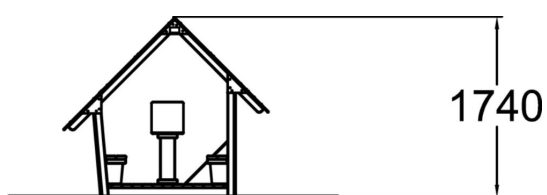

User age	1+
Number of users	8
Product length, mm	1980
Product width, mm	1160
Product height, mm	1740
Falling space, m ²	16.1
Height required, mm	1800
Max. free fall height, mm	500
Installation time (for 1), H	6
Foundation options	Deep mounting Surface mounting
Wood	
Colour of walls and HPL	