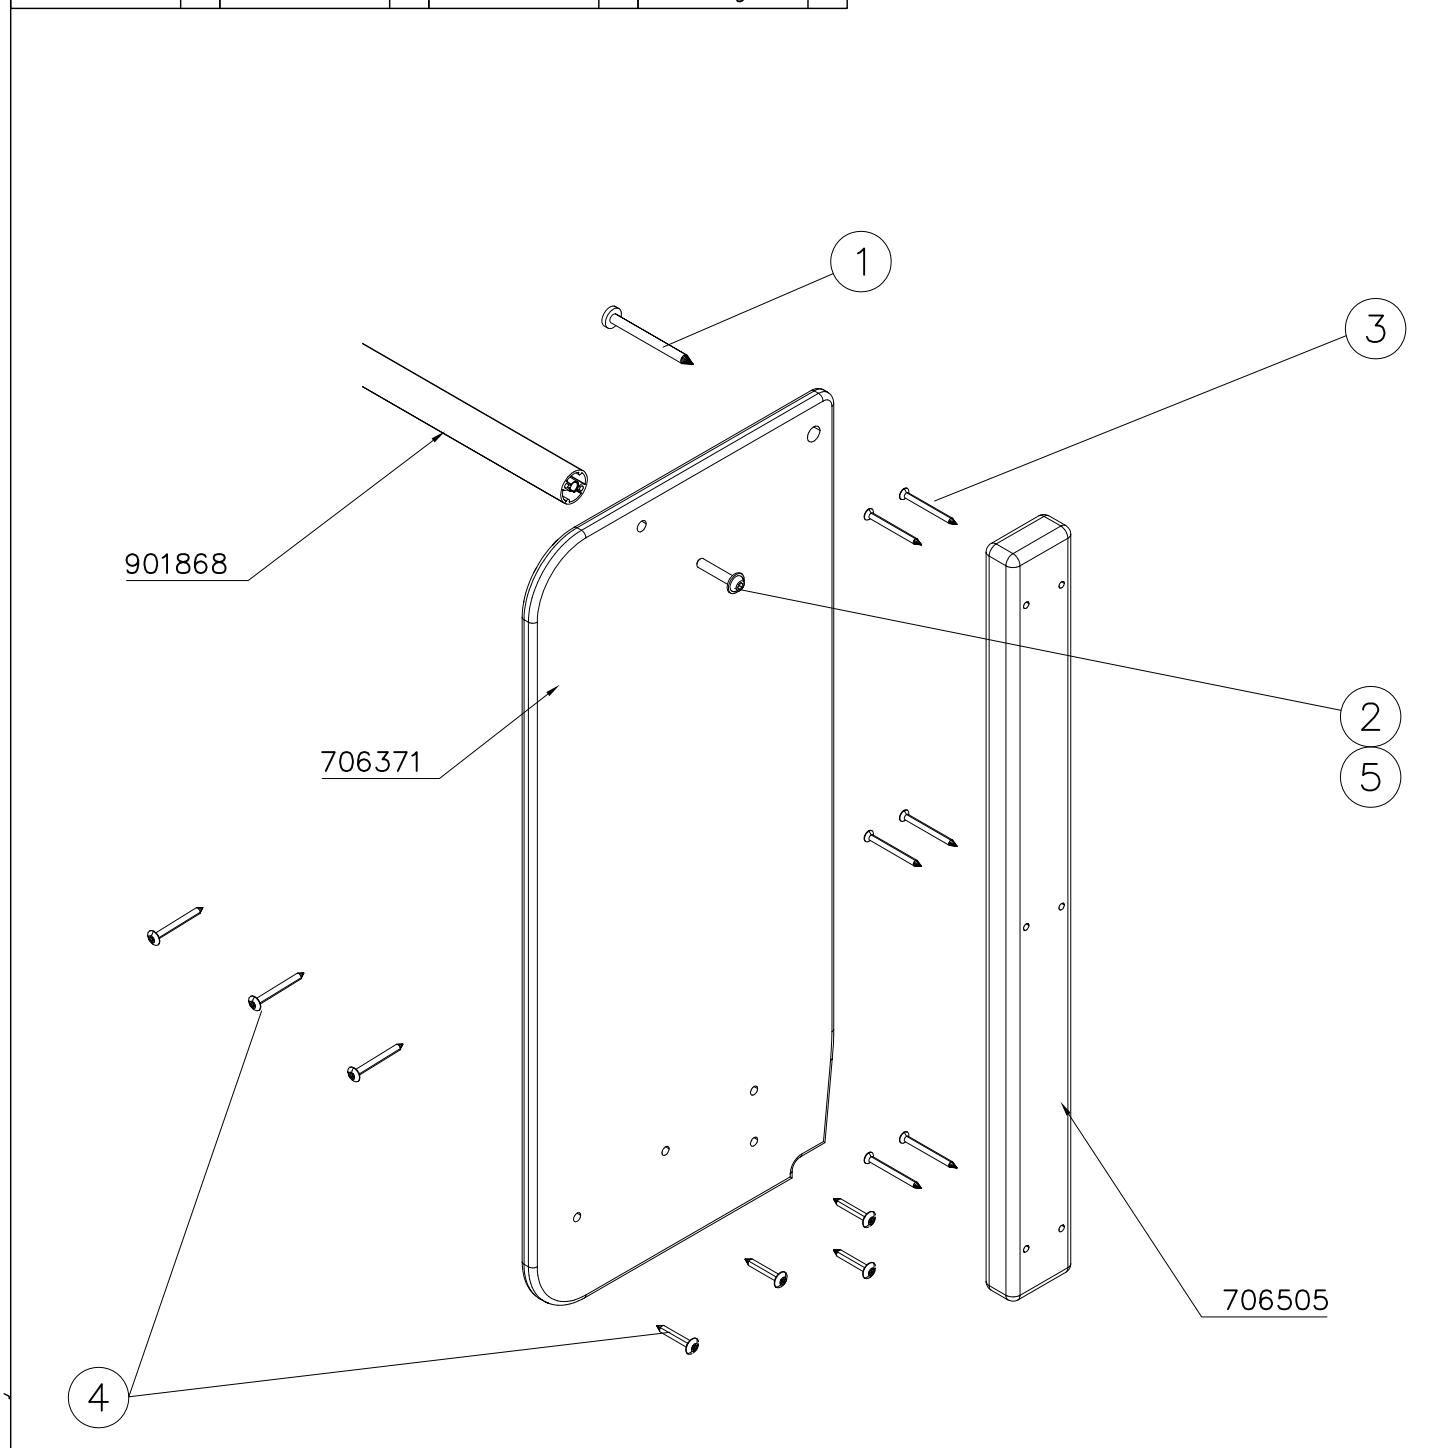

○ SLIDE +1470 1	○ SLIDE +870 1	○ 706371 15x345x750 2	○ 706505 35x70x730 2	○ 901868 Ø34x598 1	① 903093 Ø8x90 2
② 909876 M8x40 2	③ 980100 Ø5x60 12	④ 980128 Ø7x40 11	⑤ 999561 GLUE 4101 ergo 10 g 10g 1