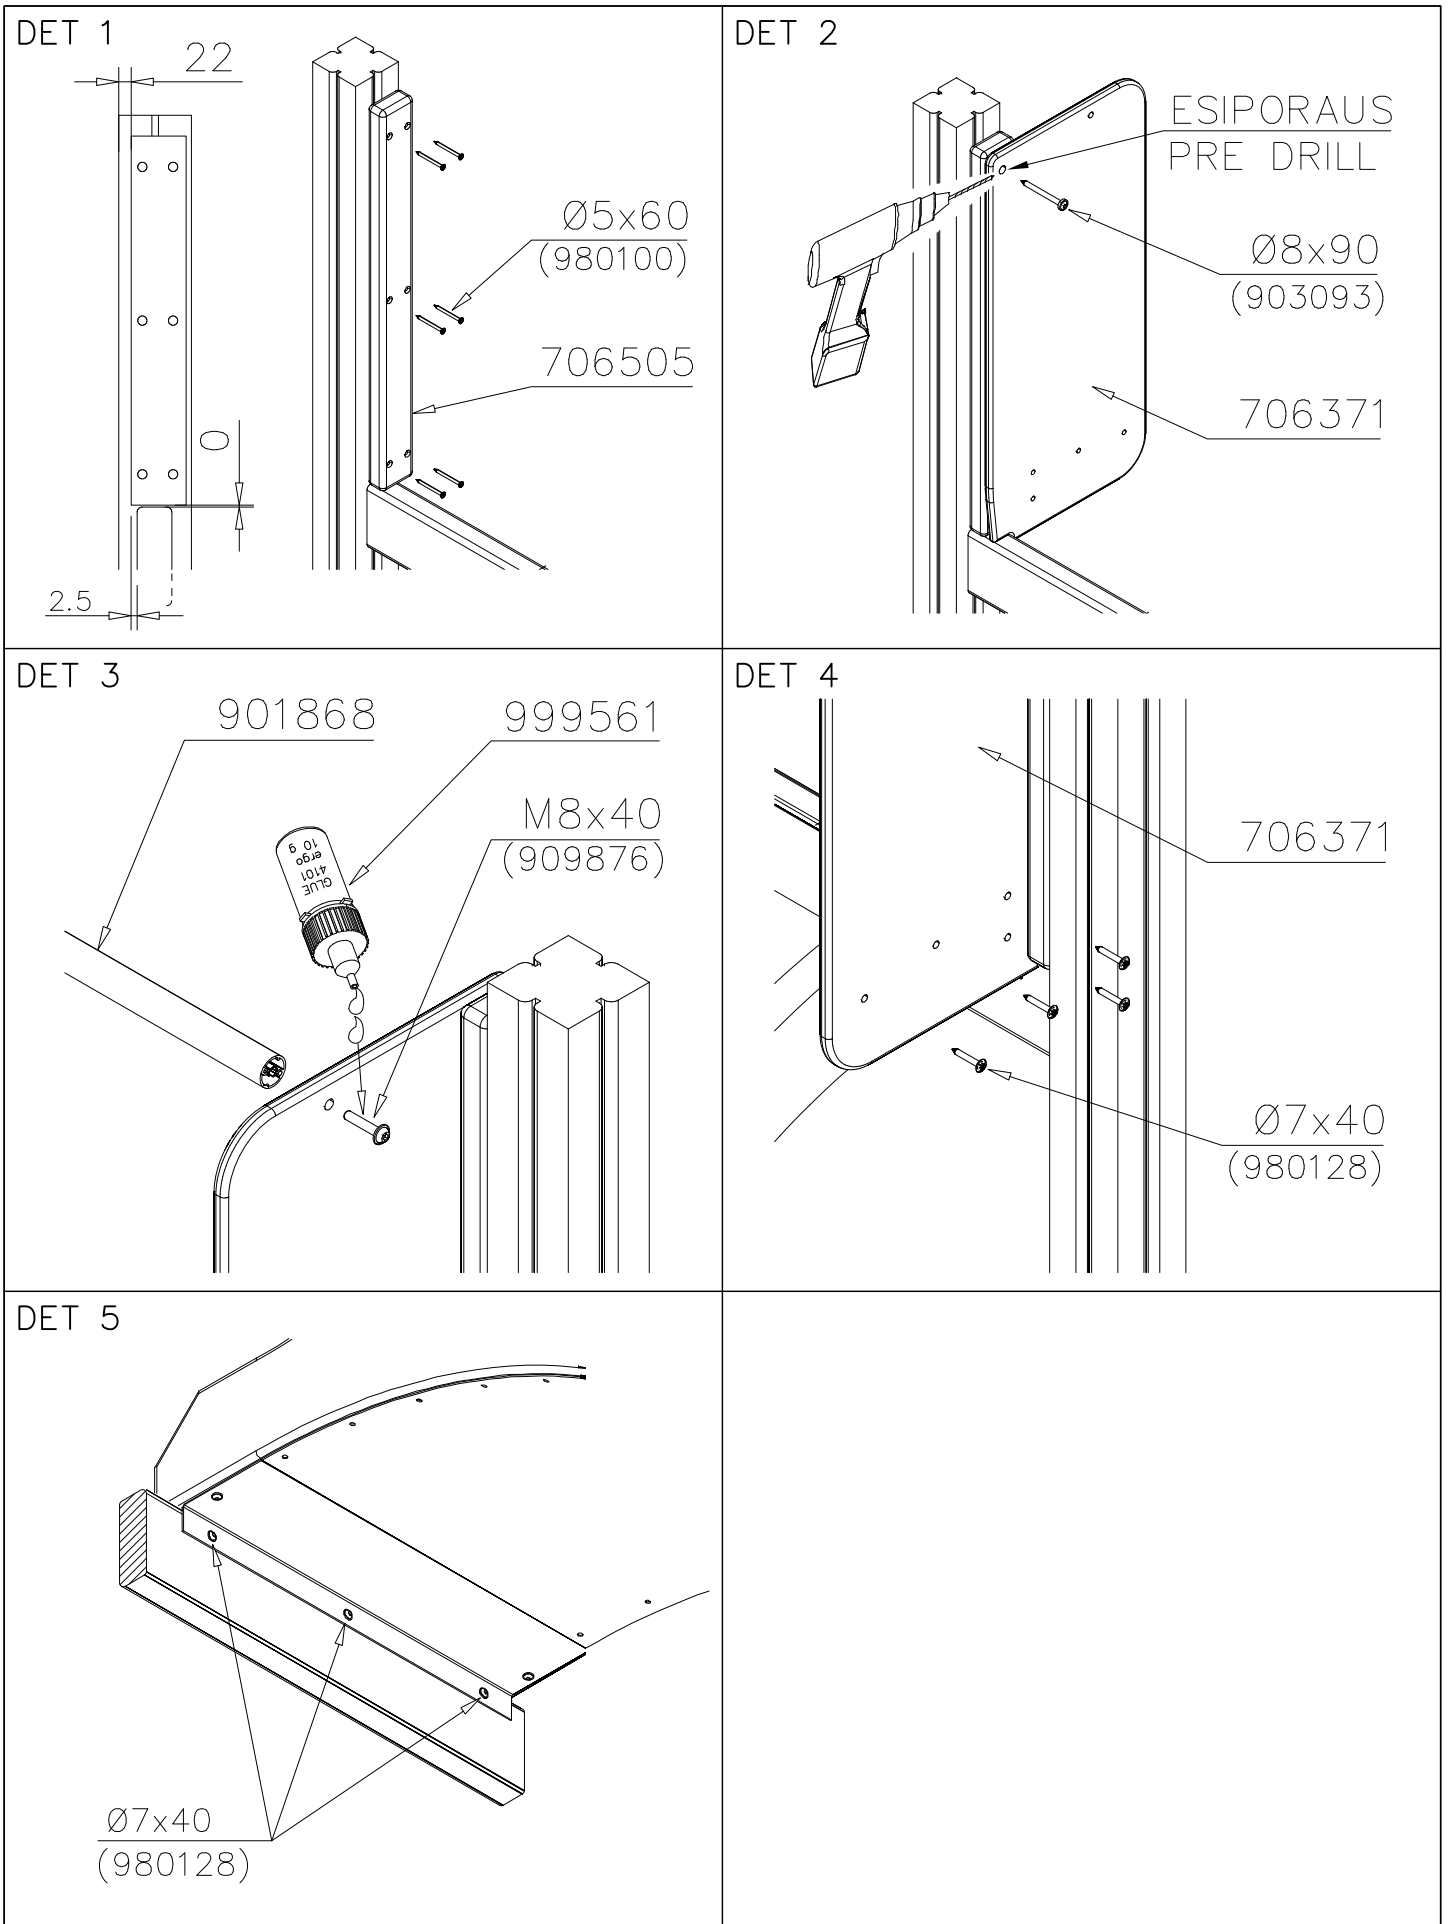

80M

○ 707133	PCS	○ 901868	PCS	○ 901879	PCS	⑥ 909210	PCS	⑦ 905051	PCS	⑧ 980128	PCS
	1		2		2		4		4		6
10x80x745		Ø30x598				M8x40		Ø24/8.4		Ø7x40	

DET 6

Insert sheet metal IN to the plastic cover.

DET 7

DET 8