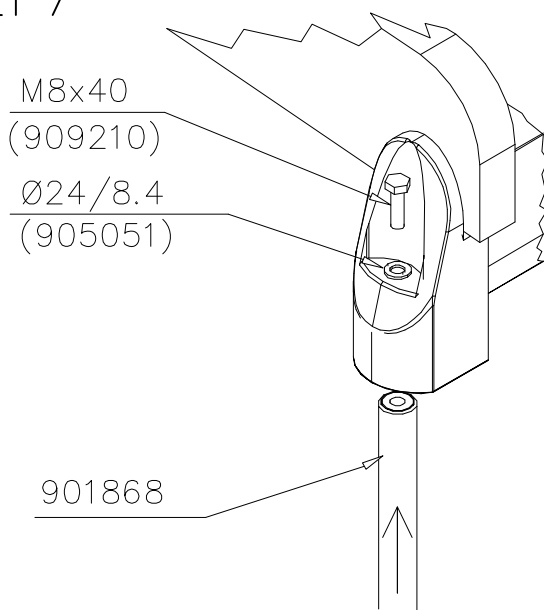

80M

○ 707133	PCS	○ 901868	PCS	○ 901879	PCS	⑥ 909210	PCS	⑦ 905051	PCS	⑧ 980128	PCS
	1		2		2		4		4		6
10x80x745		Ø30x598				M8x40		Ø24/8.4		Ø7x40	

DET 6

Insert sheet metal IN to the plastic cover.

DET 7

DET 8