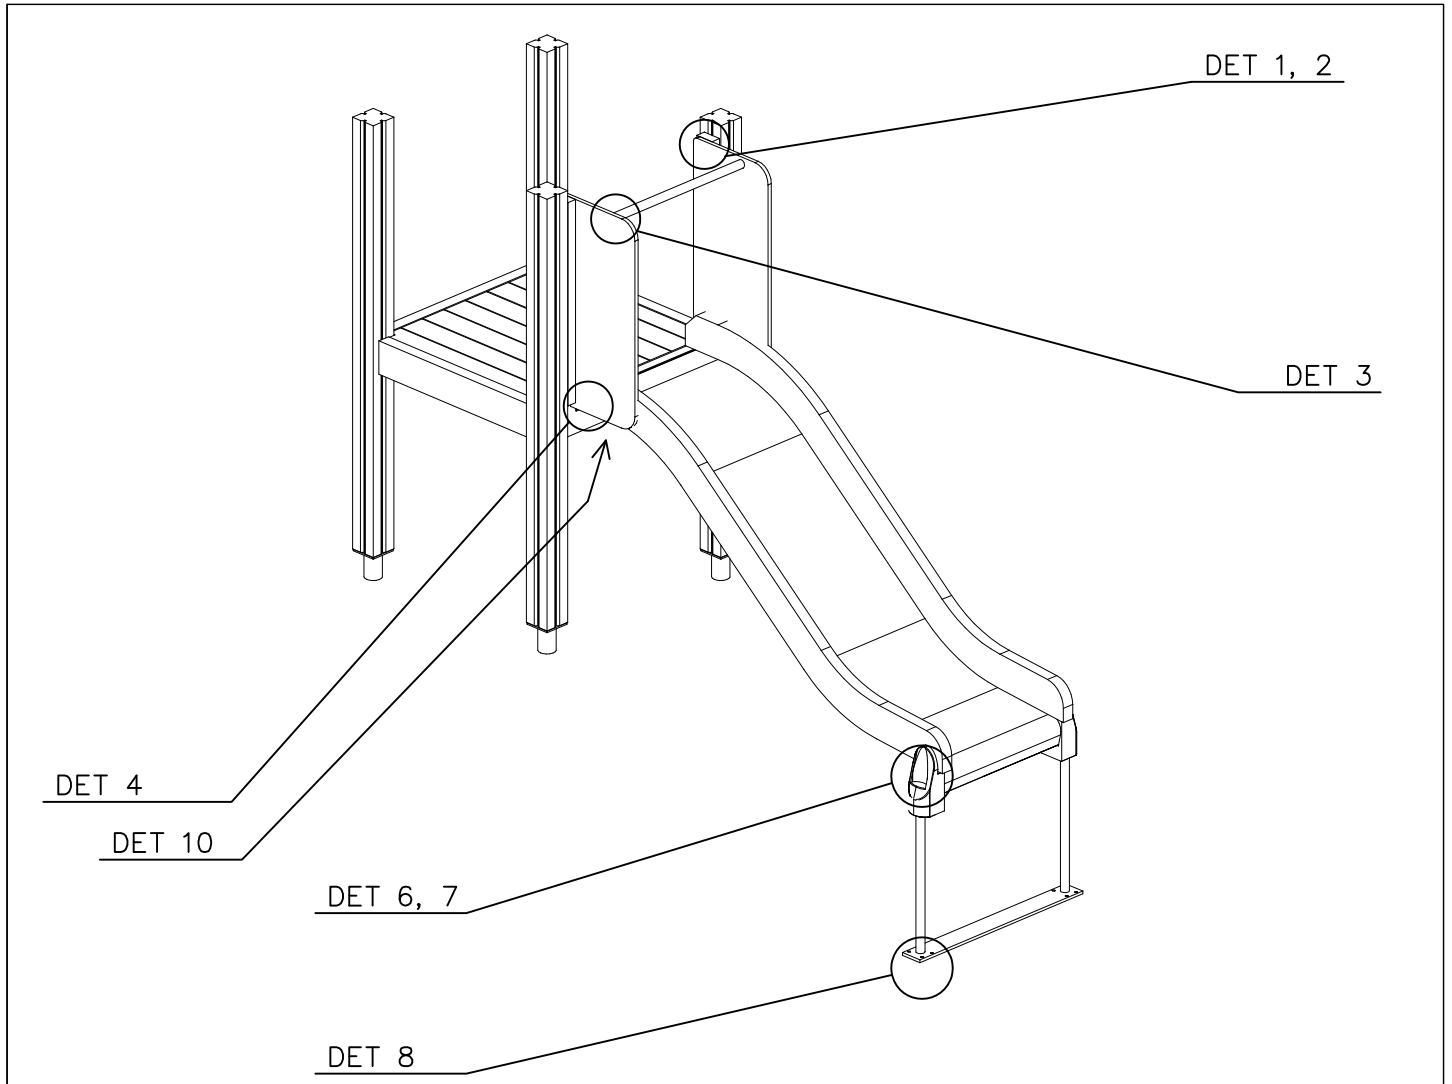

DATE: 27.10.2015

② 905104	PCS		PCS
	4		
 M10			
	PCS		PCS

905104

WINAM GROUP DEEP FOUNDATION

FOOT

DATE: 15.5.2018

①	909511	PCS	②	909519	PCS
		1			1
	90x90x650			50x380x380	
③	909637	PCS	④	909638	PCS
		4			8
	M10			Ø20/10.5	
⑤	909639	PCS	⑥	905104	PCS
		4			4
	M10x25			M10	
OPTION FOOT					
①	911155	PCS			PCS
		1			
	90x90x650				