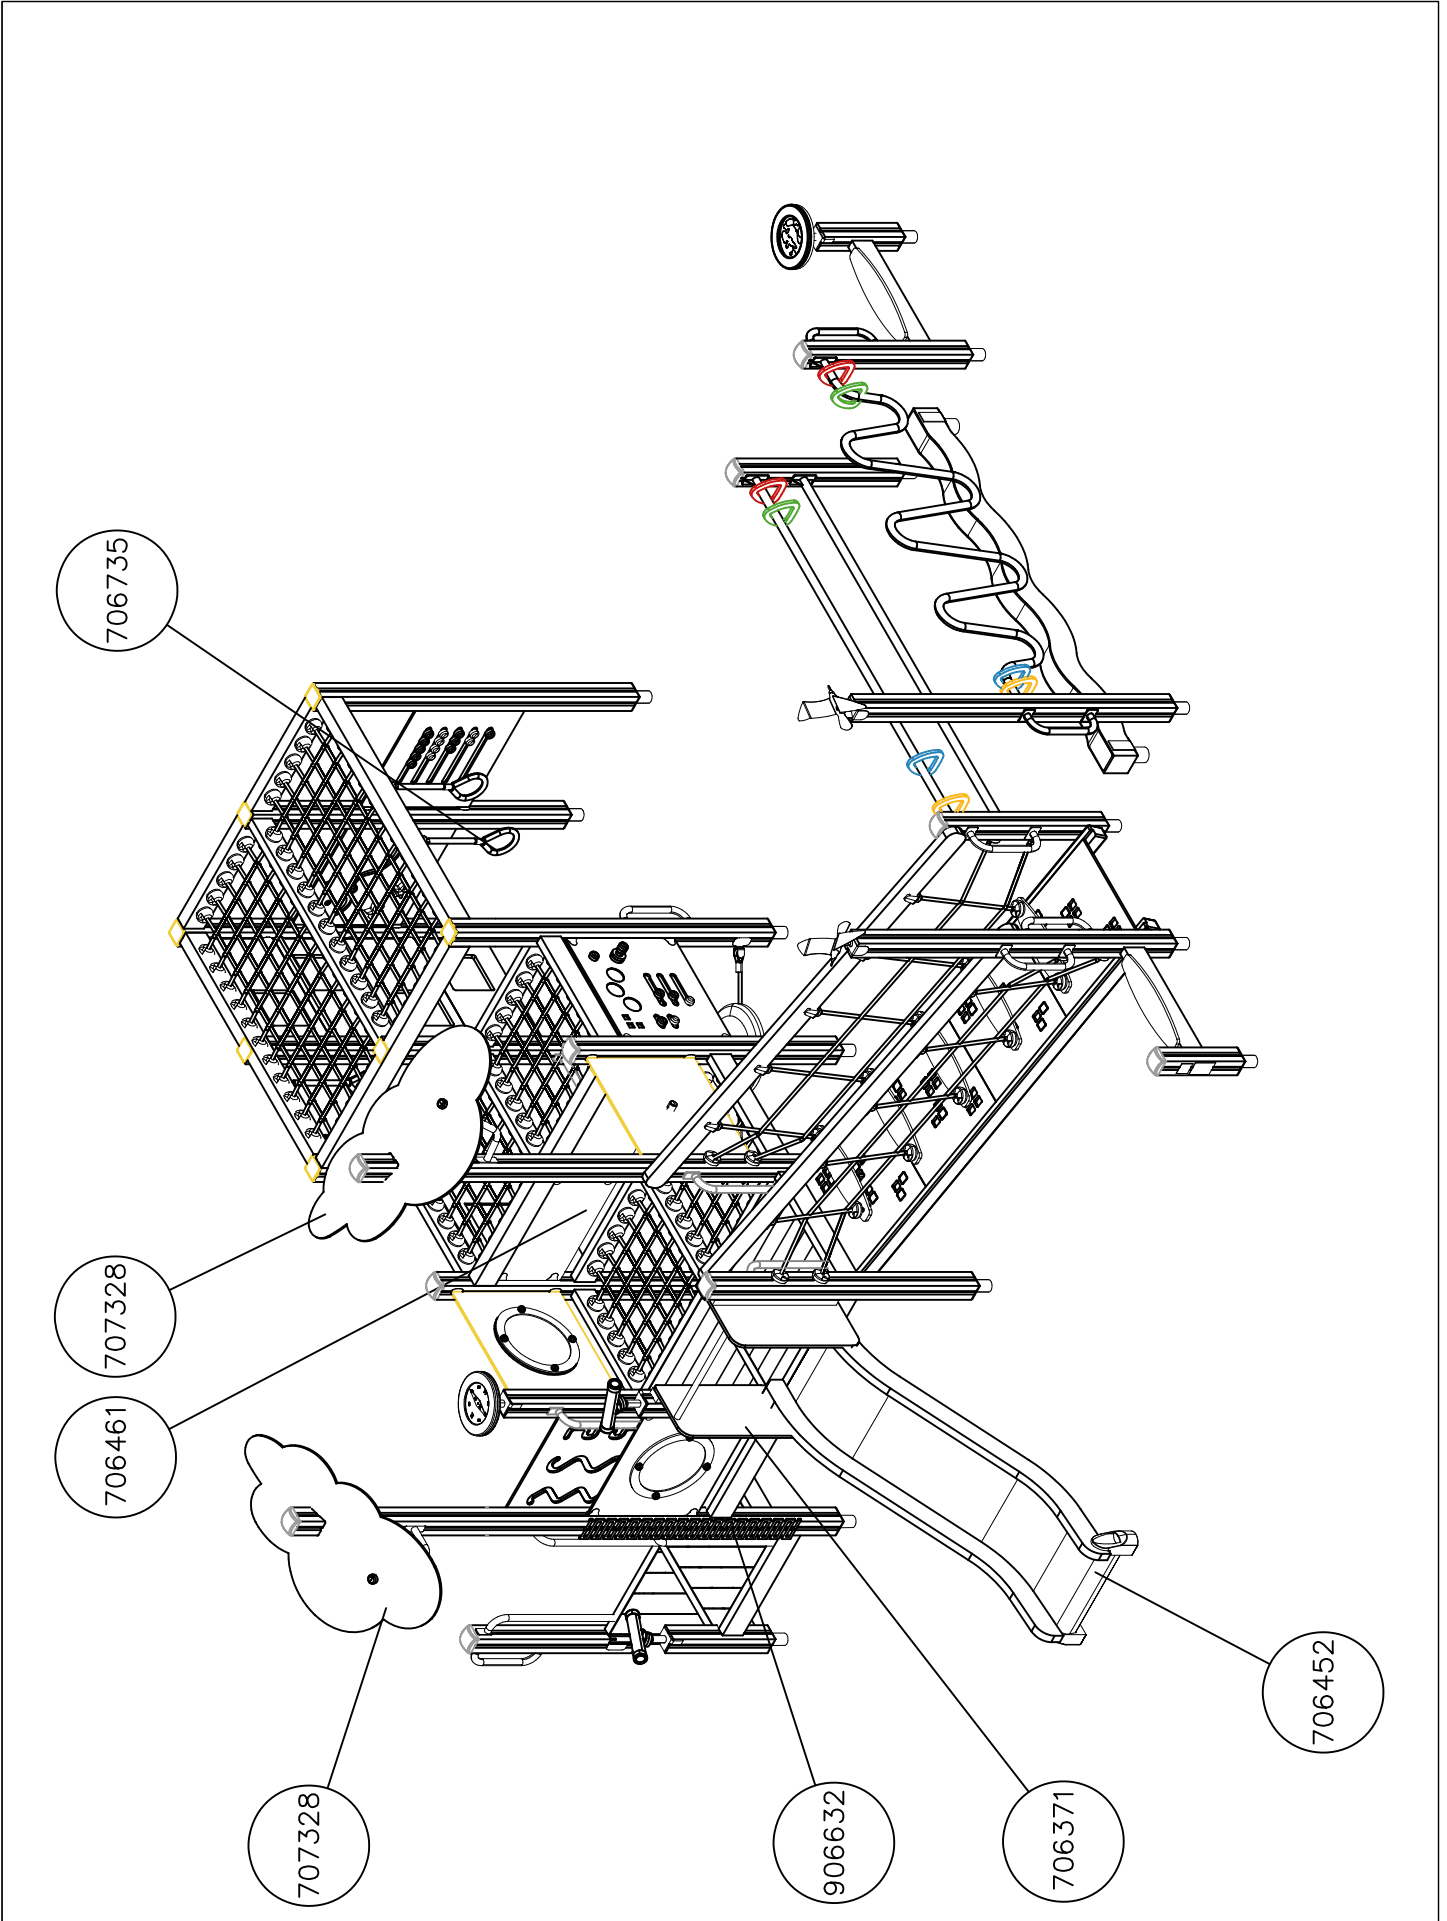

1:50

A

C

WINAM GROUP DEEP FOUNDATION

FOOT

DATE: 13.3.2014

WINAM GROUP BETON FOUNDATION

FOOT