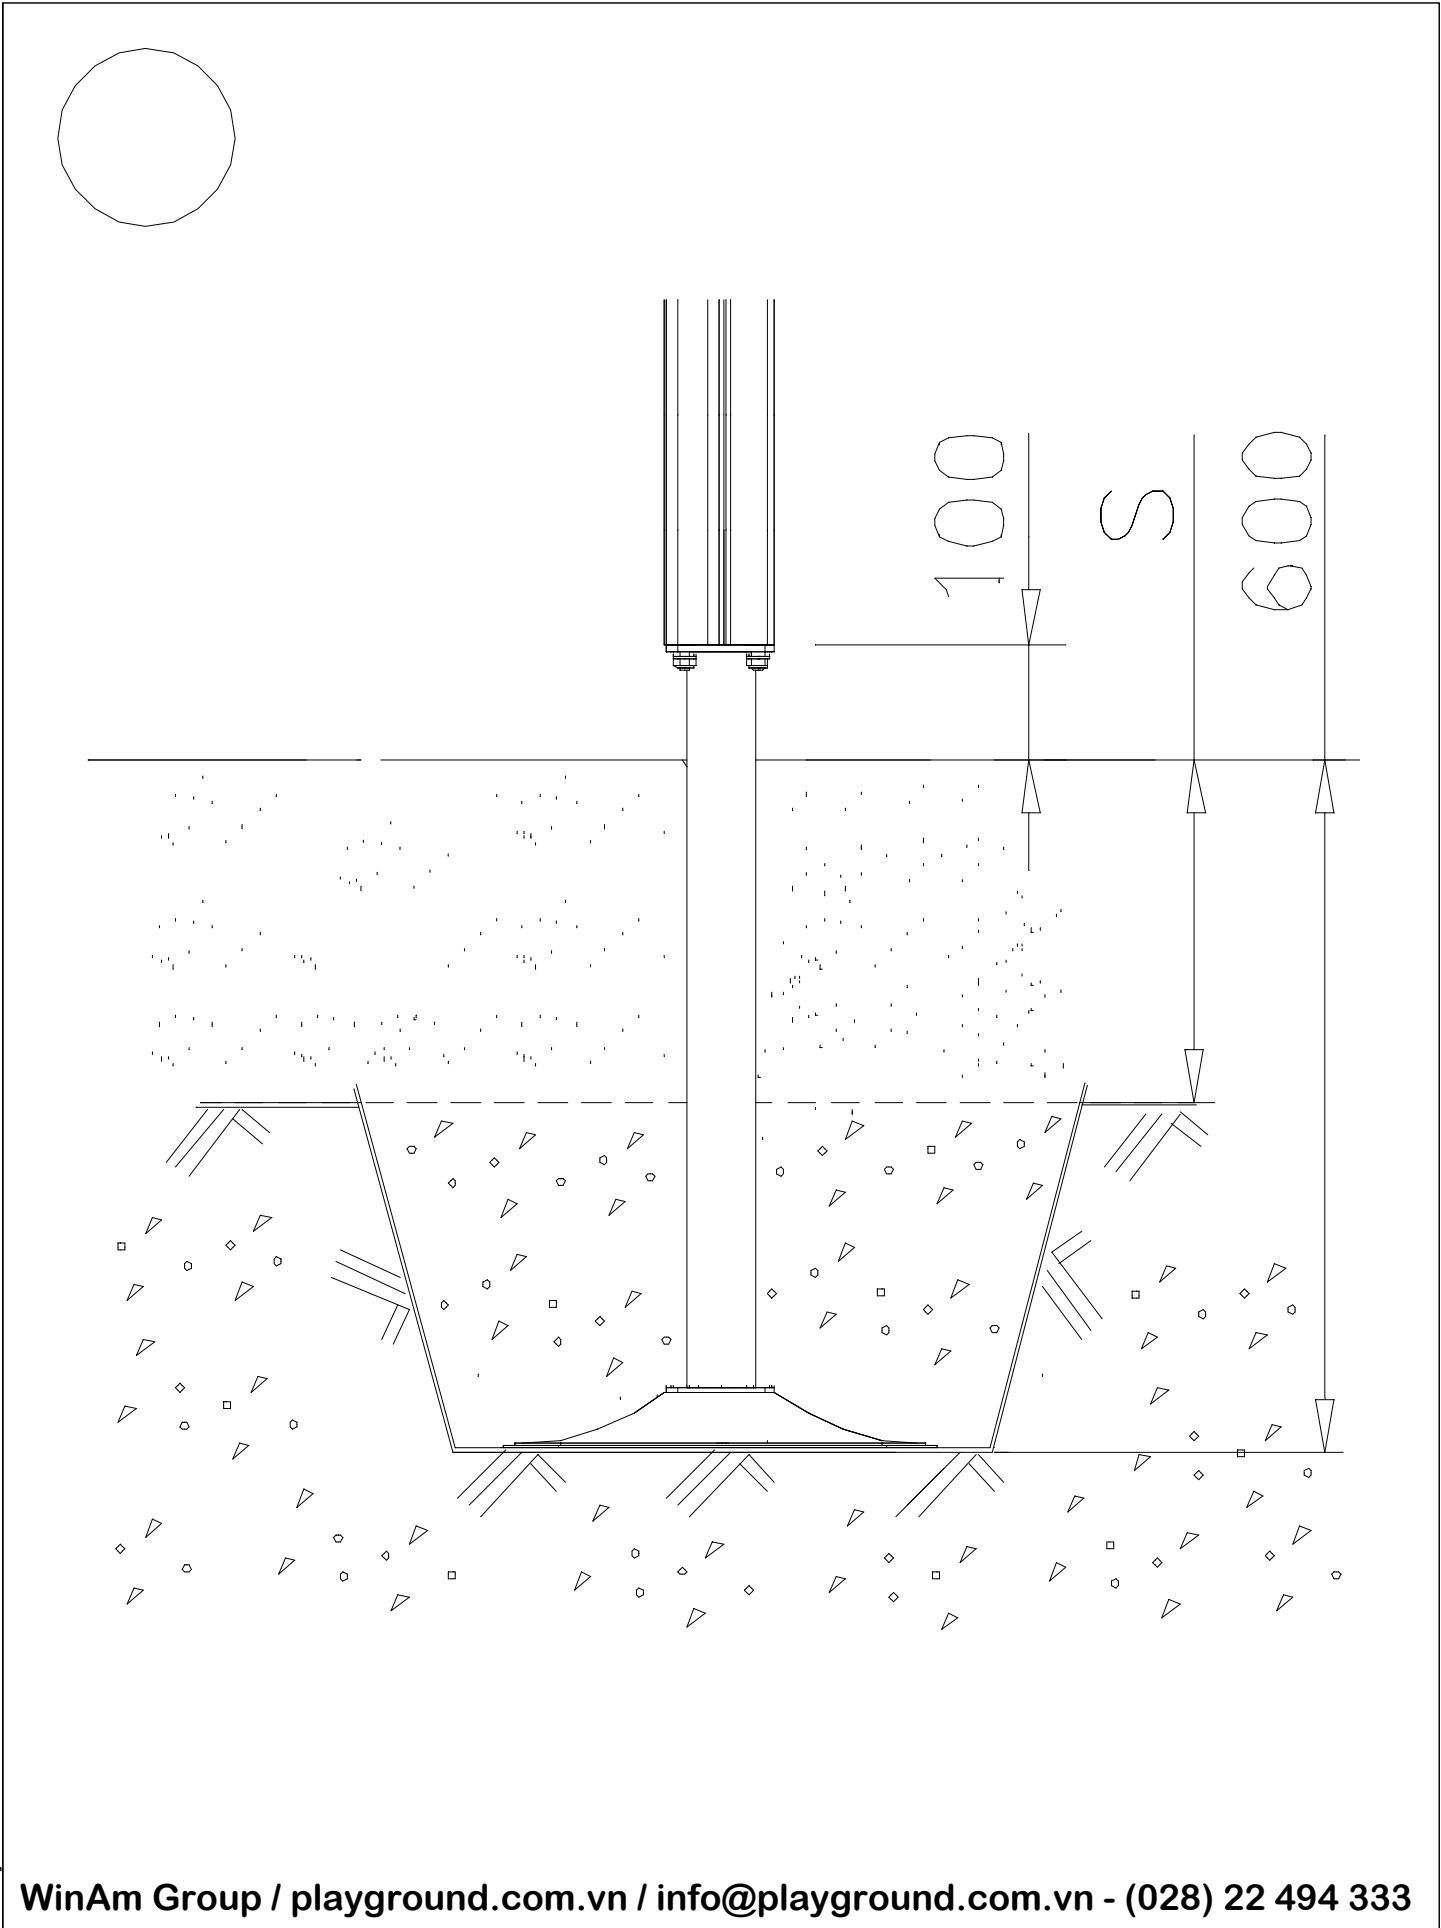

1:50

A

C

WINAM GROUP DEEP FOUNDATION

FOOT

DATE: 13.3.2014

WINAM GROUP BETON FOUNDATION

FOOT