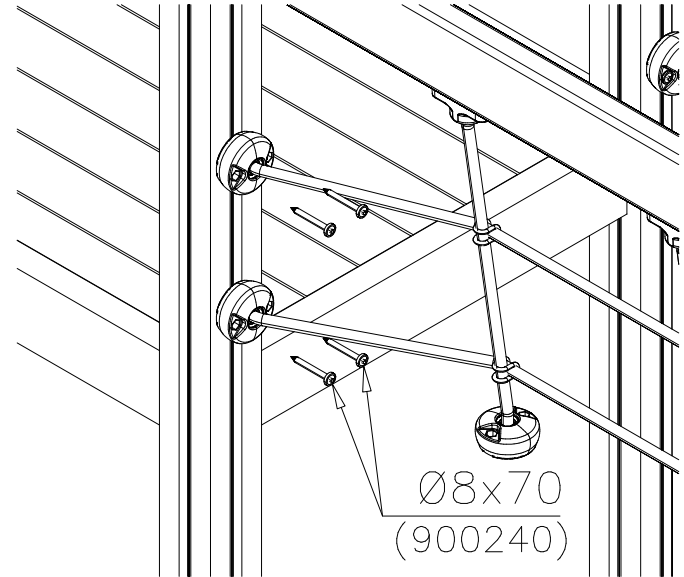

Note:
in side
Bridge

8x120
(909232)

905112

Ø16/8.4
(980151)

905083

Ø7x40
(980128)

Ø7x60
(980123)

DET 4

Ø8x70
(900240)

M8
(980150)

M8x45
(901899)