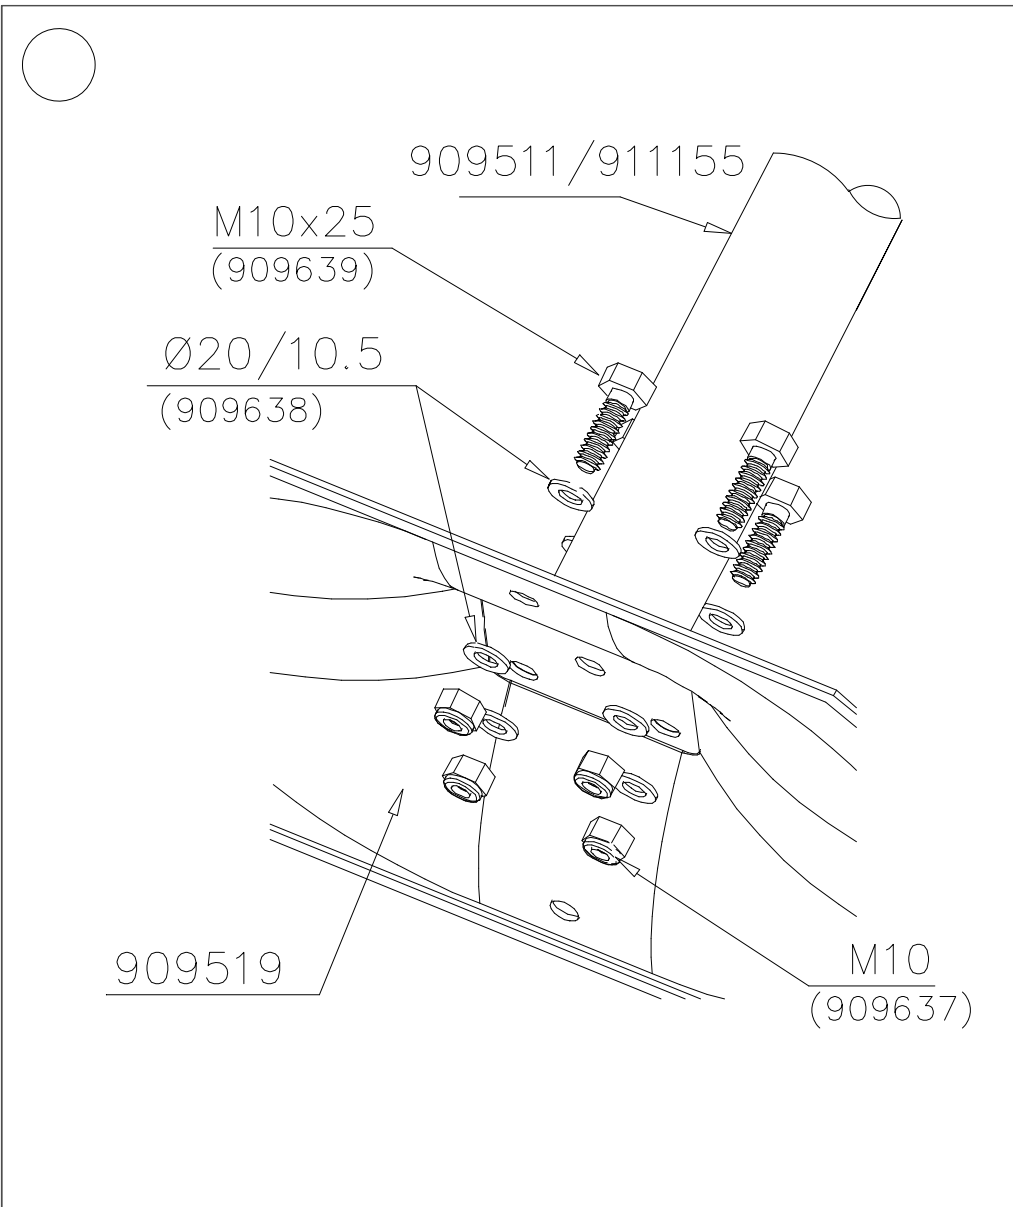

DATE: 27.10.2015

② 905104	PCS		PCS
	4		
 M10			
	PCS		PCS

905104

WINAM GROUP DEEP FOUNDATION

FOOT

DATE: 15.5.2018

①	909511	PCS	②	909519	PCS
		1			1
	90x90x650			50x380x380	
③	909637	PCS	④	909638	PCS
		4			8
	M10			Ø20/10.5	
⑤	909639	PCS	⑥	905104	PCS
		4			4
	M10x25			M10	
OPTION FOOT					
①	911155	PCS			PCS
		1			
	90x90x650				