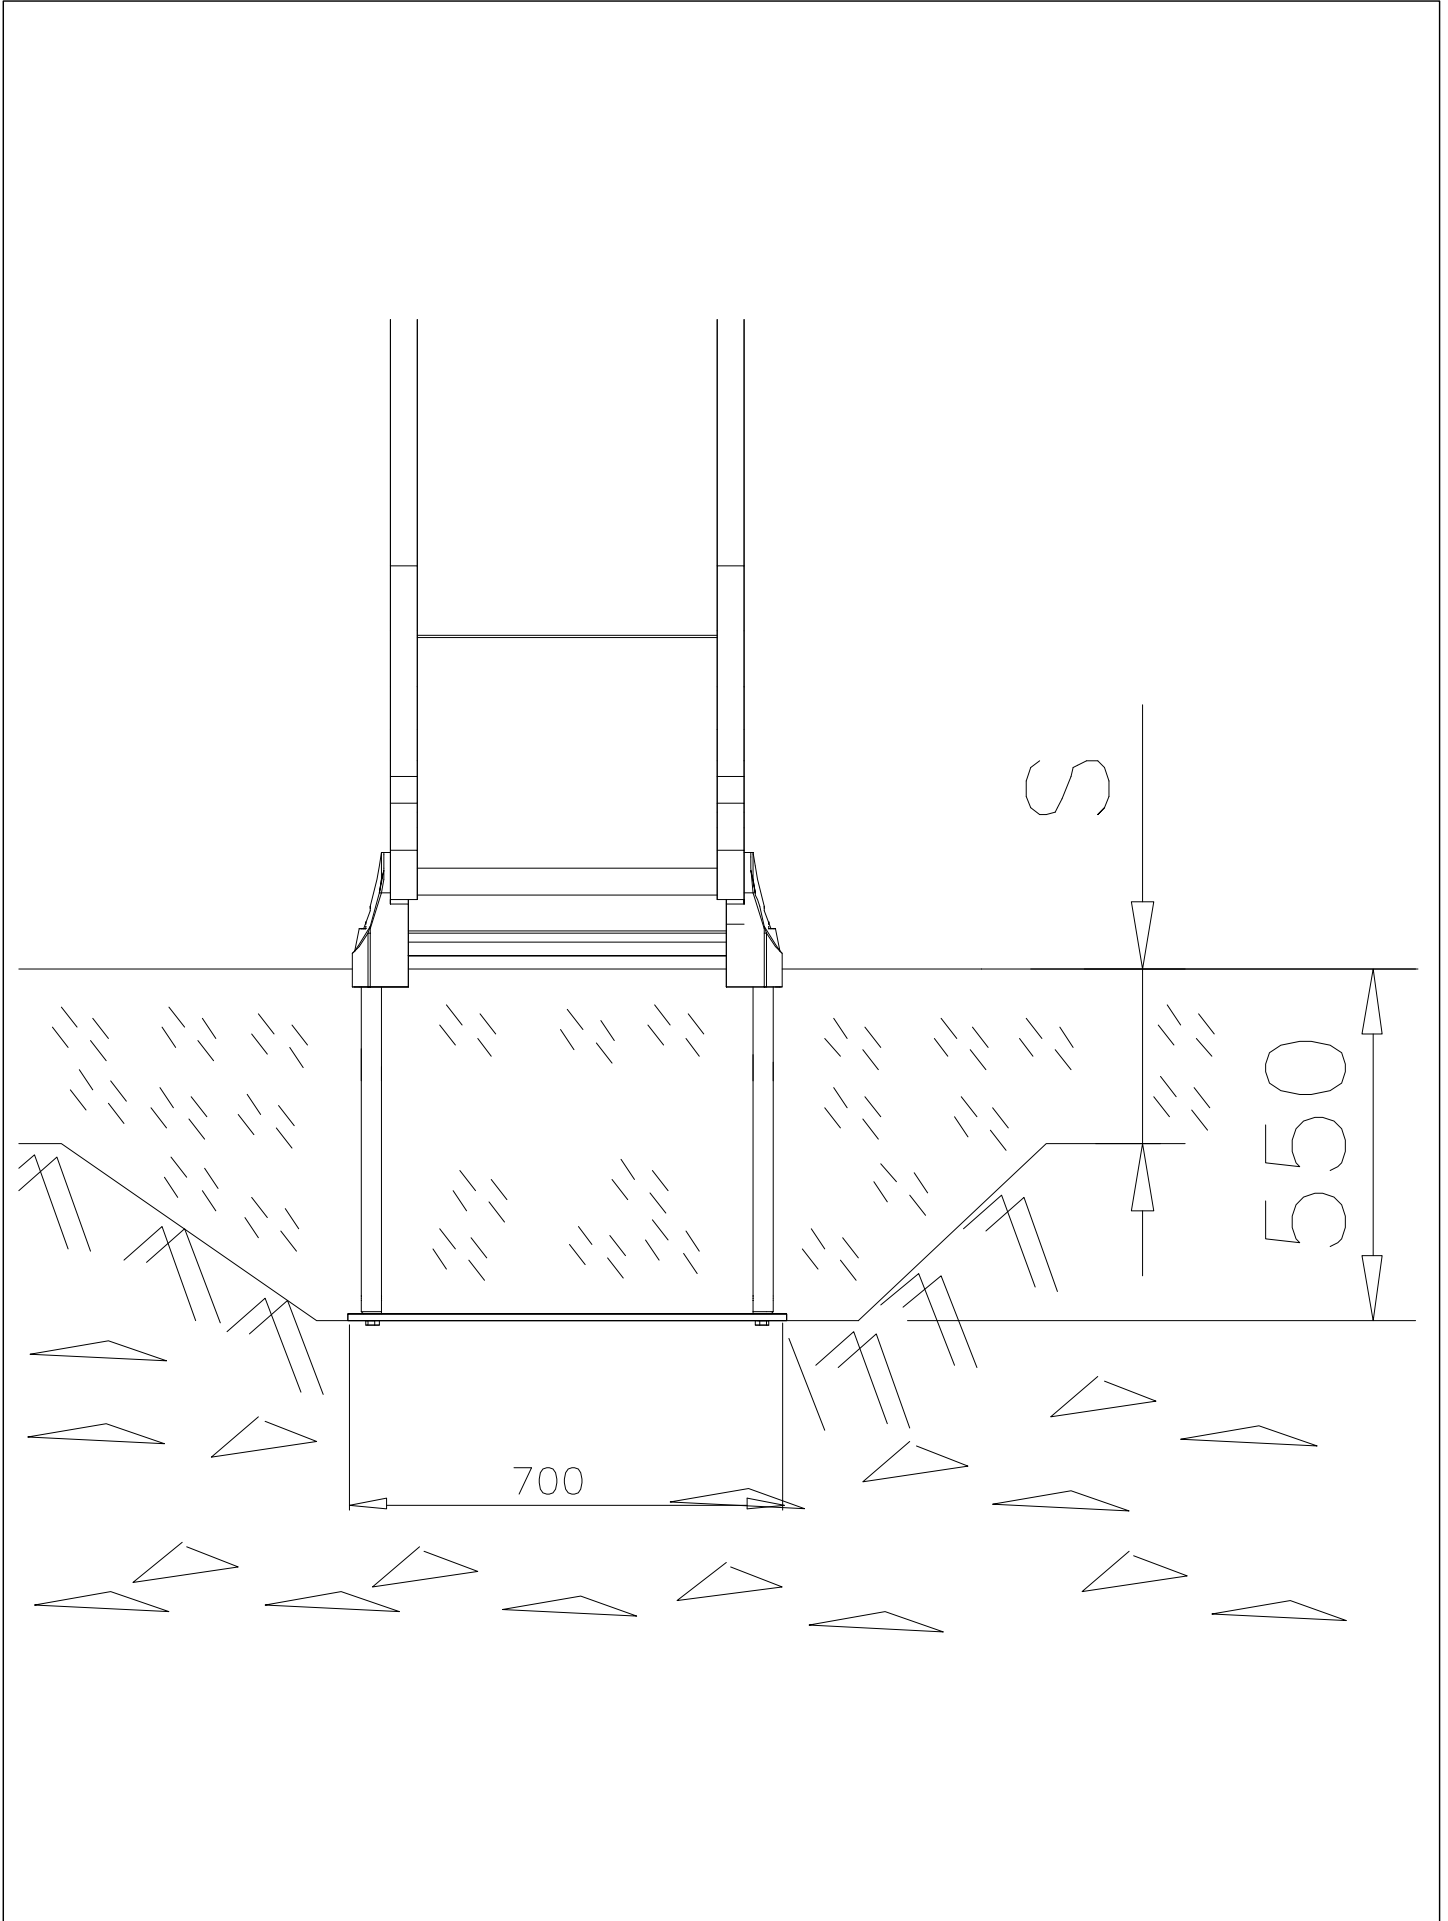

DATE: 27.10.2015

② 905104	PCS		PCS
	4		
 M10			
	PCS		PCS

905104

WINAM GROUP DEEP FOUNDATION

FOOT

DATE: 15.5.2018

①	909511	PCS	②	909519	PCS
		1			1
	90x90x650			50x380x380	
③	909637	PCS	④	909638	PCS
		4			8
	M10			Ø20/10.5	
⑤	909639	PCS	⑥	905104	PCS
		4			4
	M10x25			M10	
OPTION FOOT					
①	911155	PCS			PCS
		1			
	90x90x650				