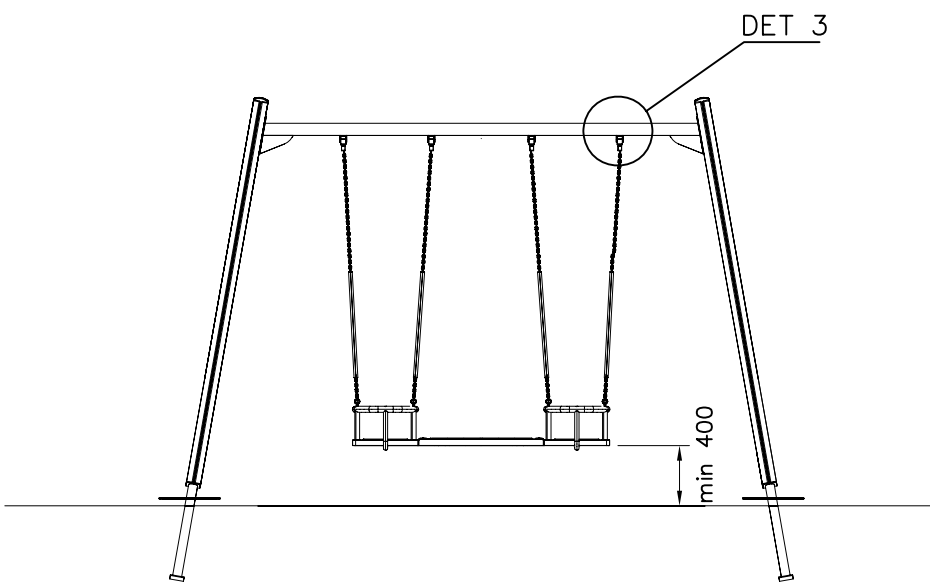

①	700234	PCS	②	902983	PCS
		4			1
	∅25/21x700				
③	929521	PCS	④	999561	PCS
		4			1
	~1680		3mm		
⑤	902613	PCS			PCS
		4			
		PCS			PCS
		PCS			PCS
		PCS			PCS
		PCS			PCS
		PCS			PCS
		PCS			PCS

<p>DET 1</p> <p>929521</p> <p>Ø16/8.4</p> <p>GLUE</p> <p>M8x235</p>	<p>DET 2</p> <p>700234</p> <p>GLUE</p> <p>M8x40</p>	<p>DET 3</p> <p>CUT EXTRA CHAIN</p>
<p>This product is created and designed by Lappset Group Ltd. This product is protected both by international intellectual property treaties and regulations as well as many national intellectual property laws. Lappset Group Ltd will monitor its exclusive rights actively. Violators will be prosecuted.</p>		