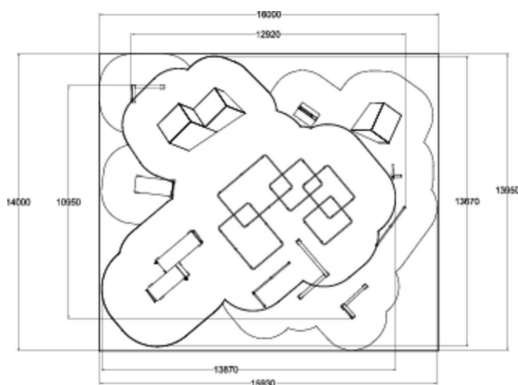

L2 is a large category spot including the following products: Cage L, Base Double L, Base S, Block Double S, Block S, Vault L, Vault M, Vault S, Dex Box, Dex Landing, Rail Line, Rail Corner High. L2 features a gigantic bar structure with sections in different heights enabling swinging, underbars and moving in different levels inside just one structure. Other specialties are the Block Double and the Base Double that are accompanied with a series of vaulting and balancing elements making this one of our most versatile spots. L2 is specialized in hanging functions still covering all the parkour functions offering a ton of variability and movement connecting options.

| | |
|-------------------------------|-------|
| User age | 8-99 |
| Product length, mm | 12920 |
| Product width, mm | 10950 |
| Product height, mm | 2450 |
| Falling space, m ² | 182.7 |
| Height required, mm | 4550 |
| Max. free fall height, mm | 2450 |