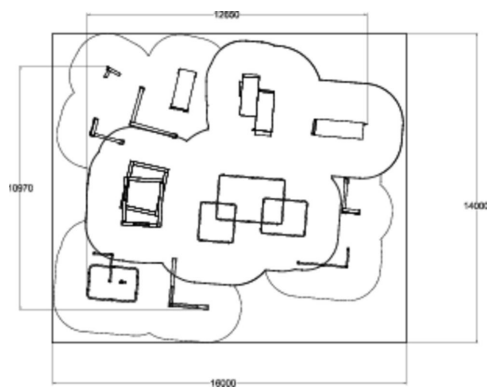

L1 is a large category spot including the following products: Cage M (081751M), Base Double M (081737M), Base Pile (081734M), Base Frame (081733M), Base S (081730M), Vault LU (081726M), Vault L (081722M), Vault M (081721M), Vault S (081720M), Rail Corner High (081712M), Rail Corner Low (081711M), Rail Square (081713M), Dex Landing (081701M), Dex Step (081700M). L1 features a large bar structure with sections in different heights enabling swinging, underbars and moving in different levels inside just one product. L1's specialty is the Base Pile which is placed brilliantly in between of other products making it accessible from all directions in terms of combining movements.

User age	10-99
Product length, mm	12650
Product width, mm	10970
Product height, mm	2450
Falling space, m <sup>2</sup>	173.6
Max. free fall height, mm	2450