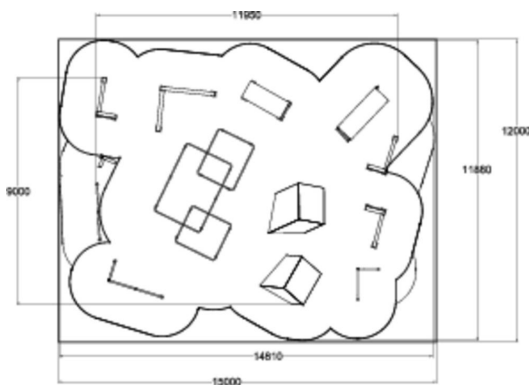

M2 is a medium category spot including the following products: Cage M (081751M), Base Frame (081733M), Base S (081730M), Vault L (081722M), 2 x Vault M (081721M), Vault S (081720M), Block M (081741M), Block S (081740M), Rail Corner High (081712M), Rail Corner Low (081711M), Rail Line (081710M), Dex Landing (081701M). This spot is built around a massive swinging element which enables swinging, underbars and moving in different levels inside just one product. M2 features the sunken blocks that we're especially proud of. These blocks are placed brilliantly in between of other products making all their sides accessible in terms of combining movements. M2 covers all the parkour functions and offers a ton of variability and movement connecting options.

User age	10-99
Product length, mm	11950
Product width, mm	9000
Product height, mm	2410
Falling space, m <sup>2</sup>	154.8
Height required, mm	2700
Max. free fall height, mm	2410